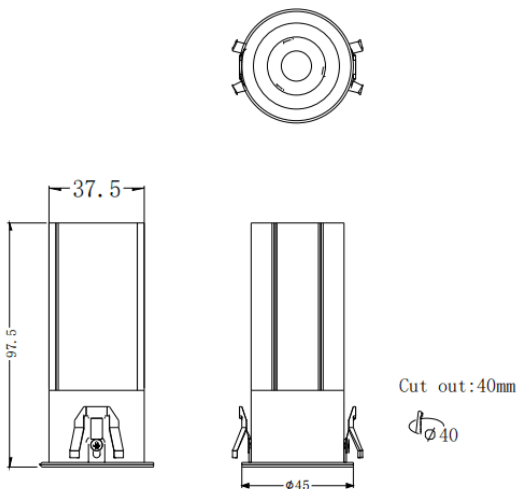

MINI F

Lavov downlight from the family MINI F with a power of 7W and a beam angle of 24°. Finished in Black colour. Fixed version. With a total lumen output of 567lm and a luminous efficacy of 81lm/W. Made in Die Cast Aluminum. Driver ON/OFF. CCT 2700K.

Dimensions

Product dimensions (mm) **Ø45*H97.5mm**

Scheme

Item code	86.D102.4221.02
Product type	Indoor
Category	Downlights
Family	MINI
Subfamily	MINI F
Pictograms	

Product	
Real power (W)	7
Real luminous flux (Lm)	567
Luminous efficiency (Lm/W)	81
Beam angle (º)	24
Life time (h)	50000 h L80B10
IP	20
Electrical class insulation	Clas II
Colour	Black
Control gear included	Yes
Control gear	ON/OFF
Flicker Free	Yes
Light source	LED
Type of LED	COB
Colour temperature (K)	2700
Colour consistency (SDCM)	SDCM<3
CRI	90