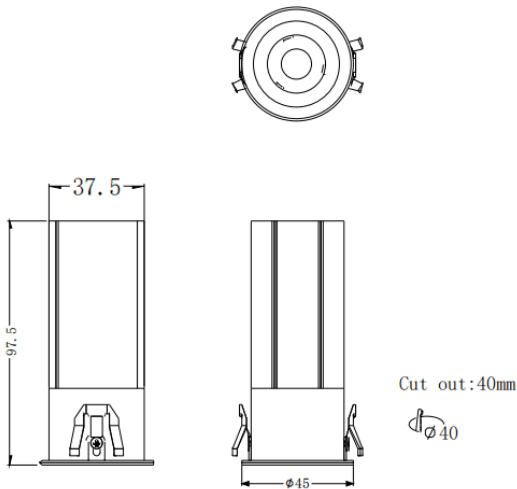

### MINI F

Lavov downlight from the family MINI F with a power of 7W and a beam angle of 24°. Finished in White colour. Fixed version. With a total lumen output of 567lm and a luminous efficacy of 81lm/W. Made in Die Cast Aluminum. Driver DALI. CCT 2700K.

### Dimensions

Product dimensions (mm) **Ø45\*H97.5mm**

### Scheme

Product	
Real power (W)	7
Real luminous flux (Lm)	567
Luminous efficiency (Lm/W)	81
Beam angle (°)	24
Life time (h)	50000 h L80B10
IP	20
Electrical class insulation	Clas II
Colour	White
Control gear included	Yes
Control gear	DALI
Flicker Free	Yes
Light source	LED
Type of LED	COB
Colour temperature (K)	2700
Colour consistency (SDCM)	SDCM3
CRI	90