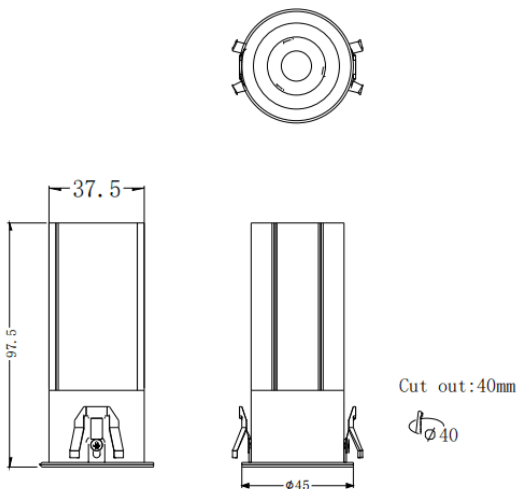

MINI F

Lavov downlight from the family MINI F with a power of 7W and a beam angle of 36°. Finished in White colour. Fixed version. With a total lumen output of 567lm and a luminous efficacy of 81lm/W. Made in Die Cast Aluminum. Driver DALI. CCT 2700K.

Dimensions

Product dimensions (mm) **Ø45*H97.5mm**

Scheme

Item code	86.D102.4233.01
Product type	Indoor
Category	Downlights
Family	MINI
Subfamily	MINI F
Pictograms	

Product	
Real power (W)	7
Real luminous flux (Lm)	567
Luminous efficiency (Lm/W)	81
Beam angle (°)	36
Life time (h)	50000 h L80B10
IP	20
Electrical class insulation	Clas II
Colour	White
Control gear included	Yes
Control gear	DALI
Flicker Free	Yes
Light source	LED
Type of LED	COB
Colour temperature (K)	2700
Colour consistency (SDCM)	SDCM3
CRI	90