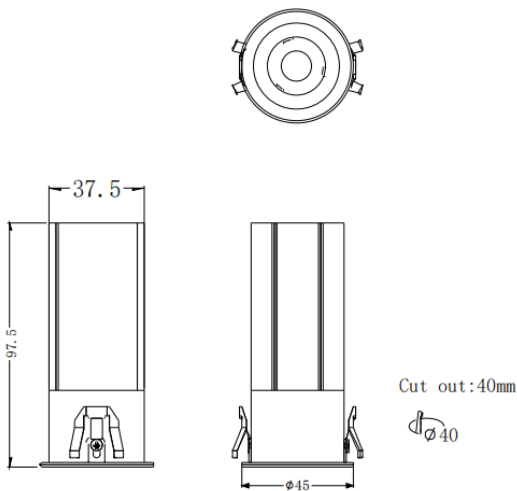

MINI F

Lavov downlight from the family MINI F with a power of 7W and a beam angle of 36°. Finished in Black colour. Fixed version. With a total lumen output of 567lm and a luminous efficacy of 81lm/W. Made in Die Cast Aluminum. Driver DALI. CCT 2700K.

Dimensions

Product dimensions (mm) **Ø45*H97.5mm**

Scheme

Item code	86.D102.4233.02				
Product type	Indoor				
Category	Downlights				
Family	MINI				
Subfamily	MINI F				
Pictograms	CRI 90	CE	Driver INCL.	On Off	DALI
	IP 20				

Product	
Real power (W)	7
Real luminous flux (Lm)	567
Luminous efficiency (Lm/W)	81
Beam angle (º)	36
Life time (h)	50000 h L80B10
IP	20
Electrical class insulation	Clas II
Colour	Black
Control gear included	Yes
Control gear	DALI
Flicker Free	Yes
Light source	LED
Type of LED	COB
Colour temperature (K)	2700
Colour consistency (SDCM)	SDCM<3
CRI	90