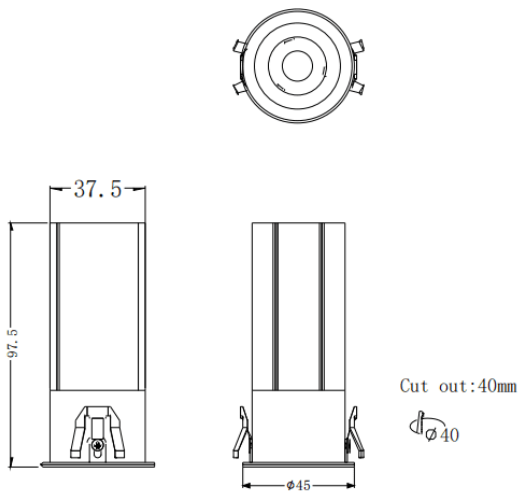

MINI F

Lavov downlight from the family MINI F with a power of 7W and a beam angle of 36°. Finished in Black colour. Fixed version. With a total lumen output of 567lm and a luminous efficacy of 81lm/W. Made in Die Cast Aluminum. Driver DALI. CCT 2700K.

Item code	86.D102.4233.02
Product type	Indoor
Category	Downlights
Family	MINI
Subfamily	MINI F
Pictograms	

Dimensions

Product dimensions (mm) **Ø45*H97.5mm**

Scheme

Product	
Real power (W)	7
Real luminous flux (Lm)	567
Luminous efficiency (Lm/W)	81
Beam angle (°)	36
Life time (h)	50000 h L80B10
IP	20
Electrical class insulation	Clas II
Colour	Black
Control gear included	Yes
Control gear	DALI
Flicker Free	Yes
Light source	LED
Type of LED	COB
Colour temperature (K)	2700
Colour consistency (SDCM)	SDCM<3
CRI	90