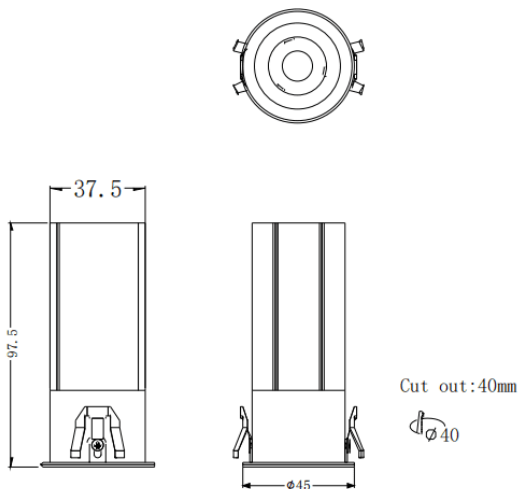

### MINI F

Lavov downlight from the family MINI F with a power of 7W and a beam angle of 15°. Finished in Black colour. Fixed version. With a total lumen output of 567lm and a luminous efficacy of 81lm/W. Made in Die Cast Aluminum. Driver ON/OFF. CCT 3000K.

### Dimensions

Product dimensions (mm) **Ø45\*H97.5mm**

### Product

Real power (W)	7
Real luminous flux (Lm)	567
Luminous efficiency (Lm/W)	81
Beam angle (&ordm;)	15
Life time (h)	50000 h L80B10
IP	20
Electrical class insulation	Clas II
Colour	Black
Control gear included	Yes
Control gear	ON/OFF
Flicker Free	Yes
Light source	LED
Type of LED	COB
Colour temperature (K)	3000
Colour consistency (SDCM)	SDCM<3
CRI	90