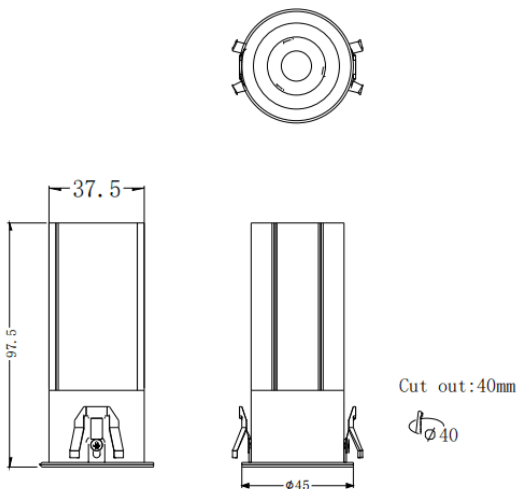

MINI F

Lavov downlight from the family MINI F with a power of 7W and a beam angle of 15°. Finished in White colour. Fixed version. With a total lumen output of 567lm and a luminous efficacy of 81lm/W. Made in Die Cast Aluminum. Driver DALI. CCT 3000K.

Dimensions

Product dimensions (mm) **Ø45*H97.5mm**

Scheme

Item code	86.D102.4313.01
Product type	Indoor
Category	Downlights
Family	MINI
Subfamily	MINI F
Pictograms	

Product	
Real power (W)	7
Real luminous flux (Lm)	567
Luminous efficiency (Lm/W)	81
Beam angle (º)	15
Life time (h)	50000 h L80B10
IP	20
Electrical class insulation	Clas II
Colour	White
Control gear included	Yes
Control gear	DALI
Flicker Free	Yes
Light source	LED
Type of LED	COB
Colour temperature (K)	3000
Colour consistency (SDCM)	SDCM<3
CRI	90