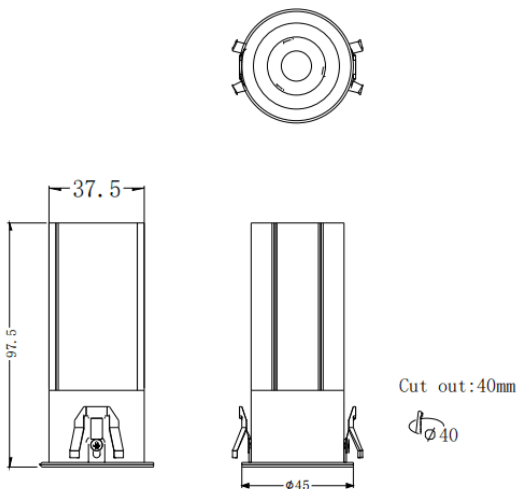

MINI F

Lavov downlight from the family MINI F with a power of 7W and a beam angle of 24°. Finished in White colour. Fixed version. With a total lumen output of 567lm and a luminous efficacy of 81lm/W. Made in Die Cast Aluminum. Driver ON/OFF. CCT 3000K.

Dimensions

Product dimensions (mm) **Ø45*H97.5mm**

Scheme

Item code	86.D102.4321.01				
Product type	Indoor				
Category	Downlights				
Family	MINI				
Subfamily	MINI F				
Pictograms	CRI 90	CE	Driver INCL.	On Off	DALI
	IP 20				

Product	
Real power (W)	7
Real luminous flux (Lm)	567
Luminous efficiency (Lm/W)	81
Beam angle (°)	24
Life time (h)	50000 h L80B10
IP	20
Electrical class insulation	Clas II
Colour	White
Control gear included	Yes
Control gear	ON/OFF
Flicker Free	Yes
Light source	LED
Type of LED	COB
Colour temperature (K)	3000
Colour consistency (SDCM)	SDCM3
CRI	90