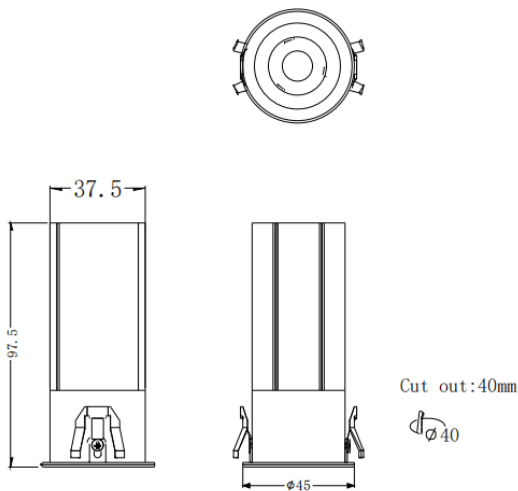

### MINI F

Lavov downlight from the family MINI F with a power of 7W and a beam angle of 36°. Finished in White colour. Fixed version. With a total lumen output of 567lm and a luminous efficacy of 81lm/W. Made in Die Cast Aluminum. Driver ON/OFF. CCT 3000K.

### Dimensions

Product dimensions (mm) **Ø45\*H97.5mm**

### Product

Real power (W)	7
Real luminous flux (Lm)	567
Luminous efficiency (Lm/W)	81
Beam angle (°)	36
Life time (h)	50000 h L80B10
IP	20
Electrical class insulation	Clas II
Colour	White
Control gear included	Yes
Control gear	ON/OFF
Flicker Free	Yes
Light source	LED
Type of LED	COB
Colour temperature (K)	3000
Colour consistency (SDCM)	SDCM3
CRI	90