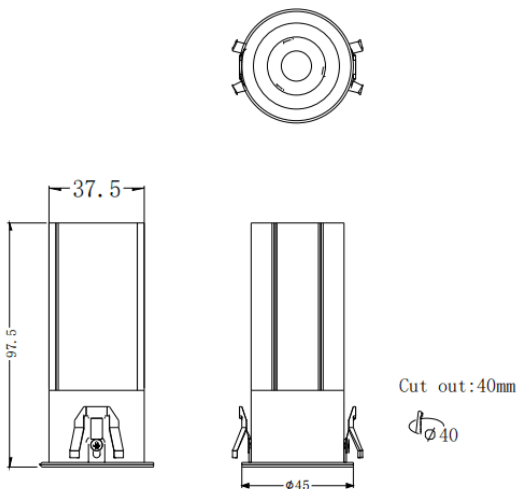

MINI F

Lavov downlight from the family MINI F with a power of 7W and a beam angle of 36°. Finished in White colour. Fixed version. With a total lumen output of 567lm and a luminous efficacy of 81lm/W. Made in Die Cast Aluminum. Driver DALI. CCT 3000K.

Dimensions

Product dimensions (mm) **Ø45*H97.5mm**

Scheme

Item code	86.D102.4333.01
Product type	Indoor
Category	Downlights
Family	MINI
Subfamily	MINI F
Pictograms	

Product

Real power (W)	7
Real luminous flux (Lm)	567
Luminous efficiency (Lm/W)	81
Beam angle (º)	36
Life time (h)	50000 h L80B10
IP	20
Electrical class insulation	Clas II
Colour	White
Control gear included	Yes
Control gear	DALI
Flicker Free	Yes
Light source	LED
Type of LED	COB
Colour temperature (K)	3000
Colour consistency (SDCM)	SDCM<3
CRI	90