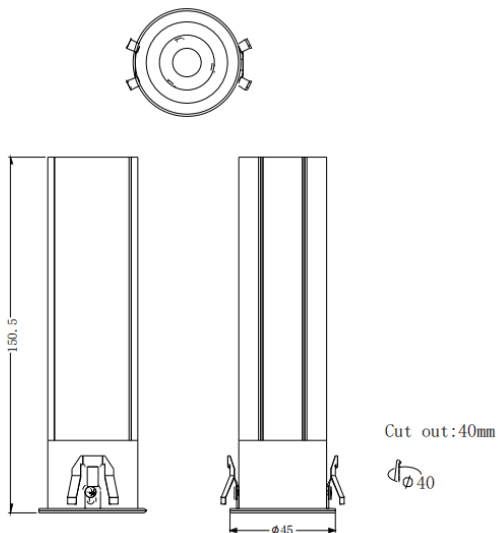

MINI F

Lavov downlight from the family MINI F with a power of 10W and a beam angle of 24°. Finished in White colour. Fixed version. With a total lumen output of 840lm and a luminous efficacy of 84lm/W. Made in Die Cast Aluminum. Driver ON/OFF. CCT 2700K.

Item code	86.D102.5221.01
Product type	Indoor
Category	Downlights
Family	MINI
Subfamily	MINI F
Pictograms	

Dimensions

Product dimensions (mm) **Ø45*H150.5mm**

Scheme

Product

Real power (W)	10
Real luminous flux (Lm)	840
Luminous efficiency (Lm/W)	84
Beam angle (°)	24
Life time (h)	50000 h L80B10
IP	20
Electrical class insulation	Clas II
Colour	White
Control gear included	Yes
Control gear	ON/OFF
Flicker Free	Yes
Light source	LED
Type of LED	COB
Colour temperature (K)	2700
Colour consistency (SDCM)	SDCM3
CRI	90