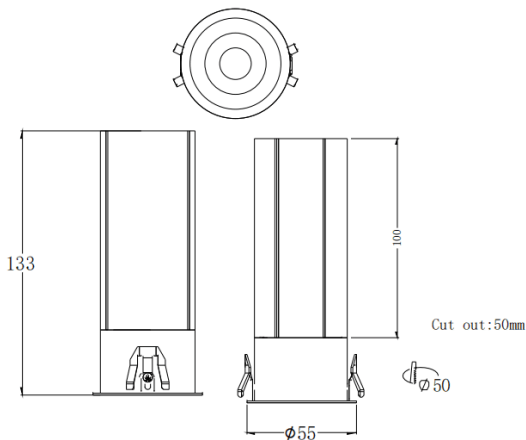

### MINI F

Lavov downlight from the family MINI F with a power of 15W and a beam angle of 24°. Finished in White colour. Fixed version. With a total lumen output of 1427.4lm and a luminous efficacy of 95.16lm/W. Made in Die Cast Aluminum. Driver ON/OFF. CCT 2700K.

### Dimensions

Product dimensions (mm) **Ø55\*H133mm**

### Photometry

Item code	86.D102.7221.01
Product type	Indoor
Category	Downlights
Family	MINI
Subfamily	MINI F
Pictograms	

Product	
Real power (W)	15
Real luminous flux (Lm)	1427.4
Luminous efficiency (Lm/W)	95.16
Beam angle (&ordm;)	24
Life time (h)	50000 h L80B10
IP	20
Electrical class insulation	Clas II
Colour	White
Control gear included	Yes
Control gear	ON/OFF
Flicker Free	Yes
Light source	LED
Type of LED	COB
Colour temperature (K)	2700
Colour consistency (SDCM)	SDCM<3
CRI	90