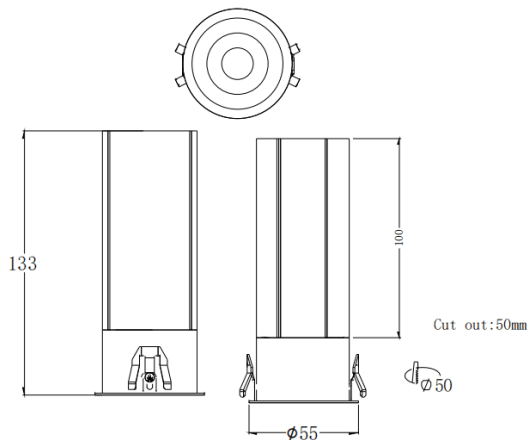

### MINI F

Lavov downlight from the family MINI F with a power of 15W and a beam angle of 36°. Finished in White colour. Fixed version. With a total lumen output of 1427.4lm and a luminous efficacy of 95.16lm/W. Made in Die Cast Aluminum. Driver ON/OFF. CCT 2700K.

### Dimensions

Product dimensions (mm) **Ø55\*H133mm**

### Scheme

Item code	86.D102.7231.01
Product type	Indoor
Category	Downlights
Family	MINI
Subfamily	MINI F
Pictograms	

Product	
Real power (W)	15
Real luminous flux (Lm)	1427.4
Luminous efficiency (Lm/W)	95.16
Beam angle (&ordm;)	36
Life time (h)	50000 h L80B10
IP	20
Electrical class insulation	Clas II
Colour	White
Control gear included	Yes
Control gear	ON/OFF
Flicker Free	Yes
Light source	LED
Type of LED	COB
Colour temperature (K)	2700
Colour consistency (SDCM)	SDCM<3
CRI	90