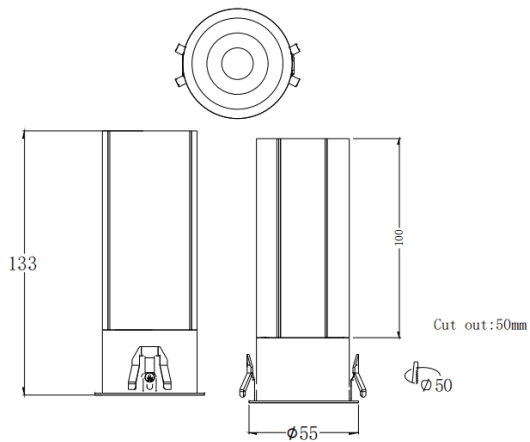

MINI F

Lavov downlight from the family MINI F with a power of 15W and a beam angle of 36°. Finished in White colour. Fixed version. With a total lumen output of 1427.4lm and a luminous efficacy of 95.16lm/W. Made in Die Cast Aluminum. Driver DALI. CCT 3000K.

Item code	86.D102.7333.01
Product type	Indoor
Category	Downlights
Family	MINI
Subfamily	MINI F
Pictograms	

Dimensions

Product dimensions (mm) **Ø55*H133mm**

Scheme

Product	
Real power (W)	15
Real luminous flux (Lm)	1427.4
Luminous efficiency (Lm/W)	95.16
Beam angle (°)	36
Life time (h)	50000 h L80B10
IP	20
Electrical class insulation	Clas II
Colour	White
Control gear included	Yes
Control gear	DALI
Flicker Free	Yes
Light source	LED
Type of LED	COB
Colour temperature (K)	3000
Colour consistency (SDCM)	SDCM3
CRI	90