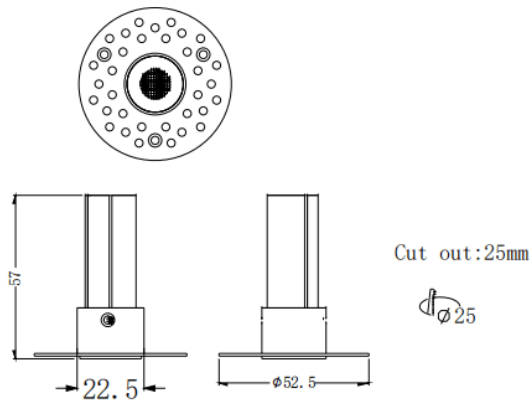

### MINI F-T

Lavov downlight from the family MINI F-T with a power of 3W and a beam angle of 15°. Finished in White colour. Fix trimless version. With a total lumen output of 180lm and a luminous efficacy of 60lm/W. Made in Die Cast Aluminum. Driver ON/OFF. CCT 2700K.

### Dimensions

Product dimensions (mm)  $\phi 52.5 \times H57 \text{mm}$

### Scheme

Item code	86.D103.1211.01
Product type	Indoor
Category	Downlights
Family	MINI
Subfamily	MINI F-T
Pictograms	

Product	
Real power (W)	3
Real luminous flux (Lm)	180
Luminous efficiency (Lm/W)	60
Beam angle (°)	15
Life time (h)	50000 h L80B10
IP	20
Electrical class insulation	Clas II
Colour	White
Control gear included	Yes
Control gear	ON/OFF
Flicker Free	Yes
Light source	LED
Type of LED	SMD
Colour temperature (K)	2700
Colour consistency (SDCM)	SDCM3
CRI	90