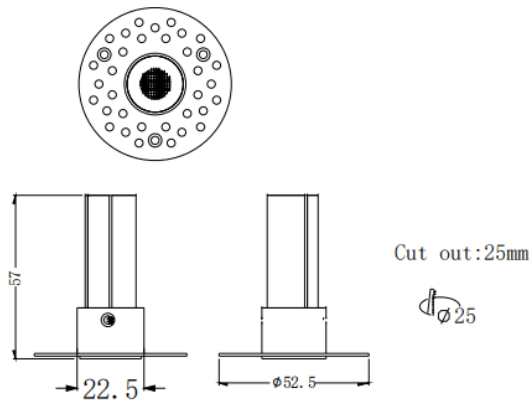

MINI F-T

Lavov downlight from the family MINI F-T with a power of 3W and a beam angle of 15°. Finished in White colour. Fix trimless version. With a total lumen output of 180lm and a luminous efficacy of 60lm/W. Made in Die Cast Aluminum. Driver ON/OFF. CCT 2700K.

Item code	86.D103.1211.01
Product type	Indoor
Category	Downlights
Family	MINI
Subfamily	MINI F-T
Pictograms	

Dimensions

Product dimensions (mm) **ø52.5*H57mm**

Scheme

Product	
Real power (W)	3
Real luminous flux (Lm)	180
Luminous efficiency (Lm/W)	60
Beam angle (&ordm;)	15
Life time (h)	50000 h L80B10
IP	20
Electrical class insulation	Clas II
Colour	White
Control gear included	Yes
Control gear	ON/OFF
Flicker Free	Yes
Light source	LED
Type of LED	SMD
Colour temperature (K)	2700
Colour consistency (SDCM)	SDCM<3
CRI	90