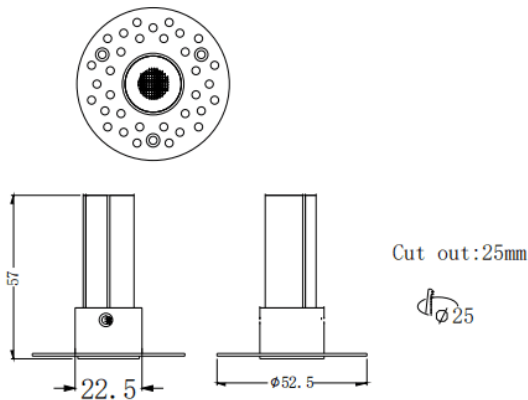

MINI F-T

Lavov downlight from the family MINI F-T with a power of 3W and a beam angle of 15°. Finished in Black colour. Fix trimless version. With a total lumen output of 180lm and a luminous efficacy of 60lm/W. Made in Die Cast Aluminum. Driver ON/OFF. CCT 2700K.

Dimensions

Product dimensions (mm) $\phi 52.5 \times H57 \text{mm}$

Scheme

Item code	86.D103.1211.02
Product type	Indoor
Category	Downlights
Family	MINI
Subfamily	MINI F-T
Pictograms	

Product	
Real power (W)	3
Real luminous flux (Lm)	180
Luminous efficiency (Lm/W)	60
Beam angle (°)	15
Life time (h)	50000 h L80B10
IP	20
Electrical class insulation	Clas II
Colour	Black
Control gear included	Yes
Control gear	ON/OFF
Flicker Free	Yes
Light source	LED
Type of LED	SMD
Colour temperature (K)	2700
Colour consistency (SDCM)	SDCM3
CRI	90