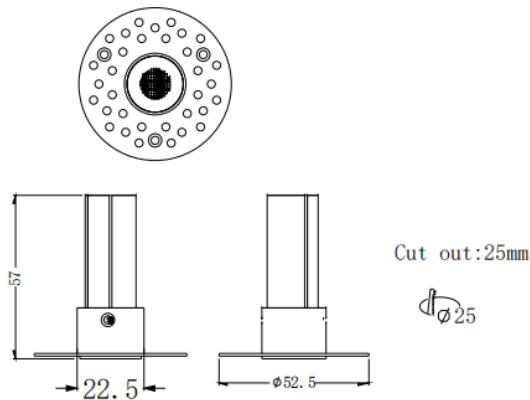

MINI F-T

Lavov downlight from the family MINI F-T with a power of 3W and a beam angle of 15°. Finished in Black colour. Fix trimless version. With a total lumen output of 180lm and a luminous efficacy of 60lm/W. Made in Die Cast Aluminum. Driver ON/OFF. CCT 2700K.

Item code	86.D103.1211.02
Product type	Indoor
Category	Downlights
Family	MINI
Subfamily	MINI F-T
Pictograms	

Dimensions

Product dimensions (mm) **ø52.5*H57mm**

Scheme

Product	
Real power (W)	3
Real luminous flux (Lm)	180
Luminous efficiency (Lm/W)	60
Beam angle (&ordm;)	15
Life time (h)	50000 h L80B10
IP	20
Electrical class insulation	Clas II
Colour	Black
Control gear included	Yes
Control gear	ON/OFF
Flicker Free	Yes
Light source	LED
Type of LED	SMD
Colour temperature (K)	2700
Colour consistency (SDCM)	SDCM<3
CRI	90