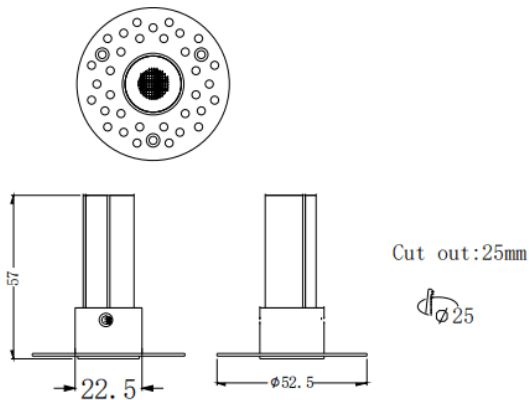

MINI F-T

Lavov downlight from the family MINI F-T with a power of 3W and a beam angle of 24°. Finished in White colour. Fix trimless version. With a total lumen output of 180lm and a luminous efficacy of 60lm/W. Made in Die Cast Aluminum. Driver ON/OFF. CCT 2700K.

Dimensions

Product dimensions (mm) $\phi 52.5 \times H57 \text{mm}$

Scheme

Item code	86.D103.1221.01
Product type	Indoor
Category	Downlights
Family	MINI
Subfamily	MINI F-T
Pictograms	

Product	
Real power (W)	3
Real luminous flux (Lm)	180
Luminous efficiency (Lm/W)	60
Beam angle (º)	24
Life time (h)	50000 h L80B10
IP	20
Electrical class insulation	Clas II
Colour	White
Control gear included	Yes
Control gear	ON/OFF
Flicker Free	Yes
Light source	LED
Type of LED	SMD
Colour temperature (K)	2700
Colour consistency (SDCM)	SDCM<3
CRI	90