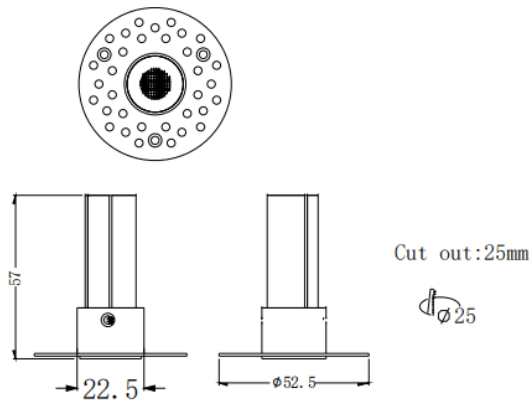

MINI F-T

Lavov downlight from the family MINI F-T with a power of 3W and a beam angle of 24°. Finished in White colour. Fix trimless version. With a total lumen output of 180lm and a luminous efficacy of 60lm/W. Made in Die Cast Aluminum. Driver ON/OFF. CCT 2700K.

Item code	86.D103.1221.01
Product type	Indoor
Category	Downlights
Family	MINI
Subfamily	MINI F-T
Pictograms	

Dimensions

Product dimensions (mm) **ø52.5*H57mm**

Scheme

Product	
Real power (W)	3
Real luminous flux (Lm)	180
Luminous efficiency (Lm/W)	60
Beam angle (&ordm;)	24
Life time (h)	50000 h L80B10
IP	20
Electrical class insulation	Clas II
Colour	White
Control gear included	Yes
Control gear	ON/OFF
Flicker Free	Yes
Light source	LED
Type of LED	SMD
Colour temperature (K)	2700
Colour consistency (SDCM)	SDCM<3
CRI	90