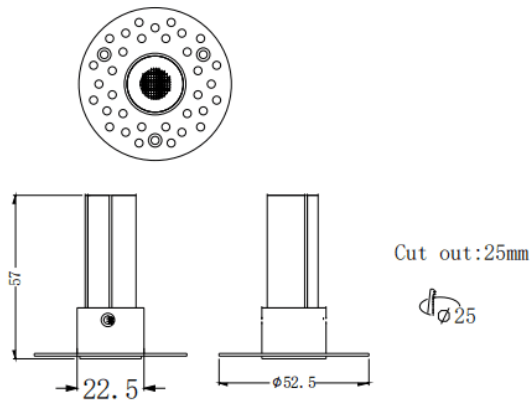

MINI F-T

Lavov downlight from the family MINI F-T with a power of 3W and a beam angle of 24°. Finished in Black colour. Fix trimless version. With a total lumen output of 180lm and a luminous efficacy of 60lm/W. Made in Die Cast Aluminum. Driver ON/OFF. CCT 2700K.

Item code	86.D103.1221.02
Product type	Indoor
Category	Downlights
Family	MINI
Subfamily	MINI F-T
Pictograms	

Dimensions

Product dimensions (mm) **ø52.5*H57mm**

Scheme

Product	
Real power (W)	3
Real luminous flux (Lm)	180
Luminous efficiency (Lm/W)	60
Beam angle (°)	24
Life time (h)	50000 h L80B10
IP	20
Electrical class insulation	Clas II
Colour	Black
Control gear included	Yes
Control gear	ON/OFF
Flicker Free	Yes
Light source	LED
Type of LED	SMD
Colour temperature (K)	2700
Colour consistency (SDCM)	SDCM3
CRI	90