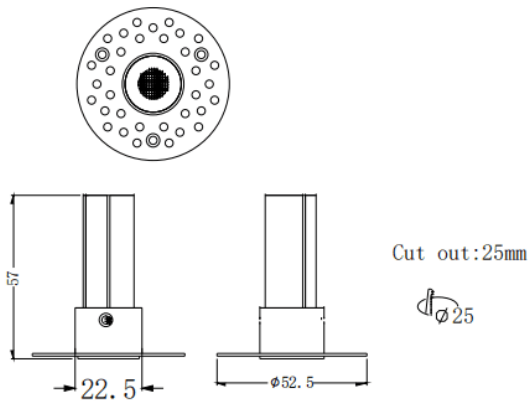

### MINI F-T

Lavov downlight from the family MINI F-T with a power of 3W and a beam angle of 36°. Finished in White colour. Fix trimless version. With a total lumen output of 180lm and a luminous efficacy of 60lm/W. Made in Die Cast Aluminum. Driver ON/OFF. CCT 2700K.

Item code	86.D103.1231.01
Product type	Indoor
Category	Downlights
Family	MINI
Subfamily	MINI F-T
Pictograms	

### Dimensions

Product dimensions (mm)  $\phi 52.5 \times H57 \text{mm}$

### Scheme

Product	
Real power (W)	3
Real luminous flux (Lm)	180
Luminous efficiency (Lm/W)	60
Beam angle (°)	36
Life time (h)	50000 h L80B10
IP	20
Electrical class insulation	Clas II
Colour	White
Control gear included	Yes
Control gear	ON/OFF
Flicker Free	Yes
Light source	LED
Type of LED	SMD
Colour temperature (K)	2700
Colour consistency (SDCM)	SDCM3
CRI	90