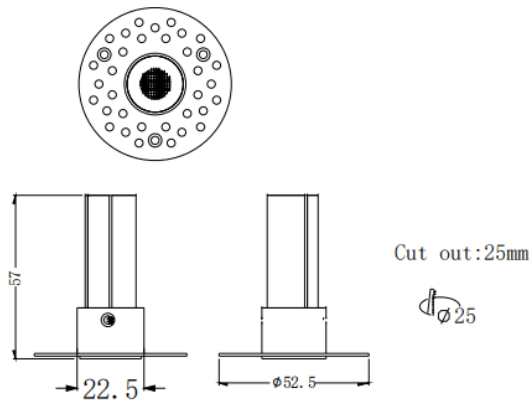

### MINI F-T

Lavov downlight from the family MINI F-T with a power of 3W and a beam angle of 36°. Finished in Black colour. Fix trimless version. With a total lumen output of 180lm and a luminous efficacy of 60lm/W. Made in Die Cast Aluminum. Driver ON/OFF. CCT 2700K.

### Dimensions

Product dimensions (mm)  $\varnothing 52.5 \times H57 \text{mm}$

### Scheme

Product	
Real power (W)	3
Real luminous flux (Lm)	180
Luminous efficiency (Lm/W)	60
Beam angle (&ordm;)	36
Life time (h)	50000 h L80B10
IP	20
Electrical class insulation	Clas II
Colour	Black
Control gear included	Yes
Control gear	ON/OFF
Flicker Free	Yes
Light source	LED
Type of LED	SMD
Colour temperature (K)	2700
Colour consistency (SDCM)	SDCM<3
CRI	90