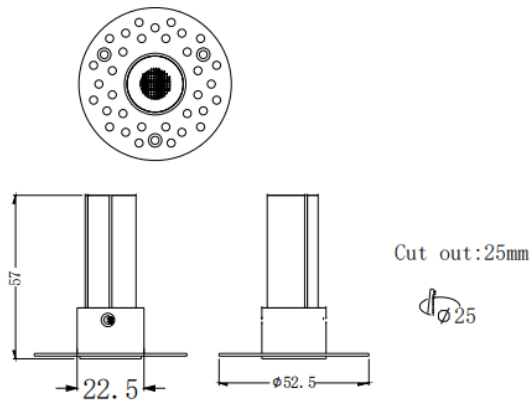

MINI F-T

Lavov downlight from the family MINI F-T with a power of 3W and a beam angle of 15°. Finished in White colour. Fix trimless version. With a total lumen output of 180lm and a luminous efficacy of 60lm/W. Made in Die Cast Aluminum. Driver ON/OFF. CCT 3000K.

Item code	86.D103.1311.01
Product type	Indoor
Category	Downlights
Family	MINI
Subfamily	MINI F-T
Pictograms	

Dimensions

Product dimensions (mm) $\phi 52.5 \times H57 \text{mm}$

Scheme

Product	
Real power (W)	3
Real luminous flux (Lm)	180
Luminous efficiency (Lm/W)	60
Beam angle (°)	15
Life time (h)	50000 h L80B10
IP	20
Electrical class insulation	Clas II
Colour	White
Control gear included	Yes
Control gear	ON/OFF
Flicker Free	Yes
Light source	LED
Type of LED	SMD
Colour temperature (K)	3000
Colour consistency (SDCM)	SDCM<3
CRI	90