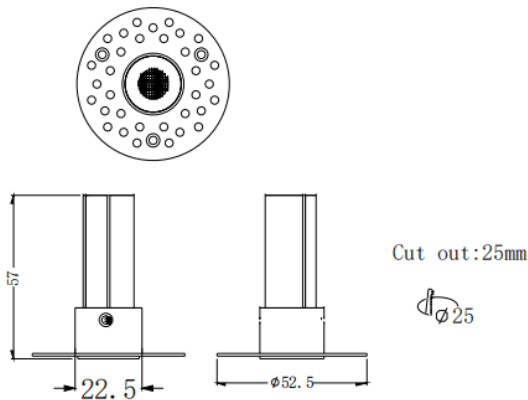

MINI F-T

Lavov downlight from the family MINI F-T with a power of 3W and a beam angle of 15°. Finished in Black colour. Fix trimless version. With a total lumen output of 180lm and a luminous efficacy of 60lm/W. Made in Die Cast Aluminum. Driver ON/OFF. CCT 3000K.

Item code	86.D103.1311.02
Product type	Indoor
Category	Downlights
Family	MINI
Subfamily	MINI F-T
Pictograms	

Dimensions

Product dimensions (mm) **ø52.5*H57mm**

Scheme

Product	
Real power (W)	3
Real luminous flux (Lm)	180
Luminous efficiency (Lm/W)	60
Beam angle (°)	15
Life time (h)	50000 h L80B10
IP	20
Electrical class insulation	Clas II
Colour	Black
Control gear included	Yes
Control gear	ON/OFF
Flicker Free	Yes
Light source	LED
Type of LED	SMD
Colour temperature (K)	3000
Colour consistency (SDCM)	SDCM3
CRI	90