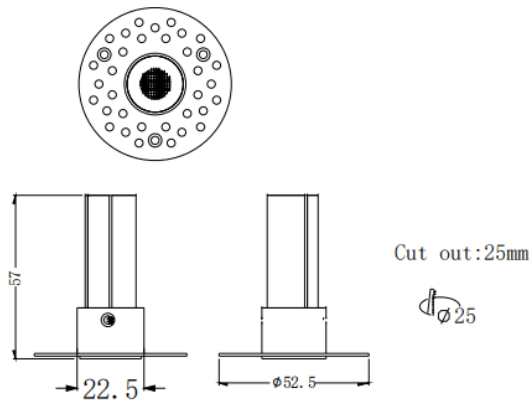

MINI F-T

Lavov downlight from the family MINI F-T with a power of 3W and a beam angle of 15°. Finished in Black colour. Fix trimless version. With a total lumen output of 180lm and a luminous efficacy of 60lm/W. Made in Die Cast Aluminum. Driver ON/OFF. CCT 3000K.

Item code	86.D103.1311.02
Product type	Indoor
Category	Downlights
Family	MINI
Subfamily	MINI F-T
Pictograms	

Dimensions

Product dimensions (mm) **ø52.5*H57mm**

Scheme

Product	
Real power (W)	3
Real luminous flux (Lm)	180
Luminous efficiency (Lm/W)	60
Beam angle (&ordm;)	15
Life time (h)	50000 h L80B10
IP	20
Electrical class insulation	Clas II
Colour	Black
Control gear included	Yes
Control gear	ON/OFF
Flicker Free	Yes
Light source	LED
Type of LED	SMD
Colour temperature (K)	3000
Colour consistency (SDCM)	SDCM<3
CRI	90