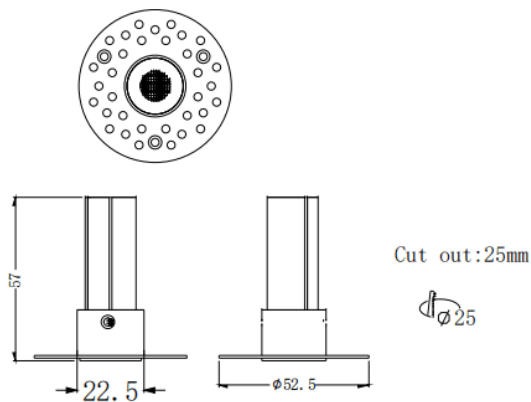

MINI F-T

Lavov downlight from the family MINI F-T with a power of 3W and a beam angle of 15°. Finished in Black colour. Fix trimless version. With a total lumen output of 180lm and a luminous efficacy of 60lm/W. Made in Die Cast Aluminum. Driver ON/OFF. CCT 3000K.

Item code	86.D103.1311.02
Product type	Indoor
Category	Downlights
Family	MINI
Subfamily	MINI F-T
Pictograms	

Dimensions

Product dimensions (mm) $\phi 52.5 \times H57 \text{mm}$

Scheme

Product	
Real power (W)	3
Real luminous flux (Lm)	180
Luminous efficiency (Lm/W)	60
Beam angle (°)	15
Life time (h)	50000 h L80B10
IP	20
Electrical class insulation	Clas II
Colour	Black
Control gear included	Yes
Control gear	ON/OFF
Flicker Free	Yes
Light source	LED
Type of LED	SMD
Colour temperature (K)	3000
Colour consistency (SDCM)	SDCM<3
CRI	90