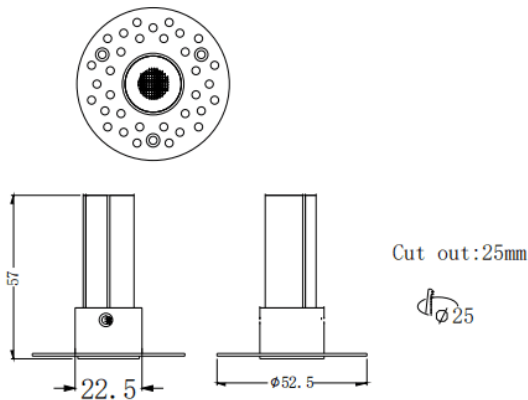

### MINI F-T

Lavov downlight from the family MINI F-T with a power of 3W and a beam angle of 24°. Finished in White colour. Fix trimless version. With a total lumen output of 180lm and a luminous efficacy of 60lm/W. Made in Die Cast Aluminum. Driver ON/OFF. CCT 3000K.

### Dimensions

Product dimensions (mm)  $\phi 52.5 \times H57 \text{mm}$

### Scheme

Item code	86.D103.1321.01
Product type	Indoor
Category	Downlights
Family	MINI
Subfamily	MINI F-T
Pictograms	

Product	
Real power (W)	3
Real luminous flux (Lm)	180
Luminous efficiency (Lm/W)	60
Beam angle (°)	24
Life time (h)	50000 h L80B10
IP	20
Electrical class insulation	Clas II
Colour	White
Control gear included	Yes
Control gear	ON/OFF
Flicker Free	Yes
Light source	LED
Type of LED	SMD
Colour temperature (K)	3000
Colour consistency (SDCM)	SDCM3
CRI	90