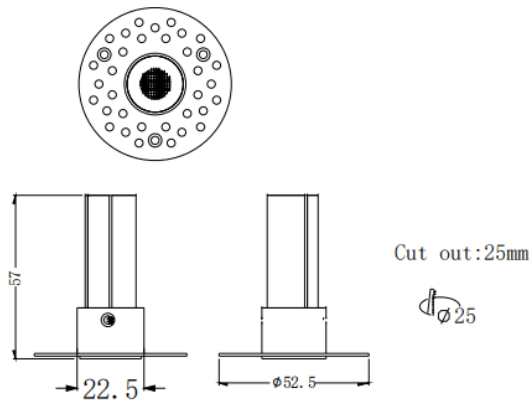

MINI F-T

Lavov downlight from the family MINI F-T with a power of 3W and a beam angle of 24°. Finished in White colour. Fix trimless version. With a total lumen output of 180lm and a luminous efficacy of 60lm/W. Made in Die Cast Aluminum. Driver ON/OFF. CCT 3000K.

Item code	86.D103.1321.01
Product type	Indoor
Category	Downlights
Family	MINI
Subfamily	MINI F-T
Pictograms	

Dimensions

Product dimensions (mm) **ø52.5*H57mm**

Scheme

Product	
Real power (W)	3
Real luminous flux (Lm)	180
Luminous efficiency (Lm/W)	60
Beam angle (&ordm;)	24
Life time (h)	50000 h L80B10
IP	20
Electrical class insulation	Clas II
Colour	White
Control gear included	Yes
Control gear	ON/OFF
Flicker Free	Yes
Light source	LED
Type of LED	SMD
Colour temperature (K)	3000
Colour consistency (SDCM)	SDCM<3
CRI	90