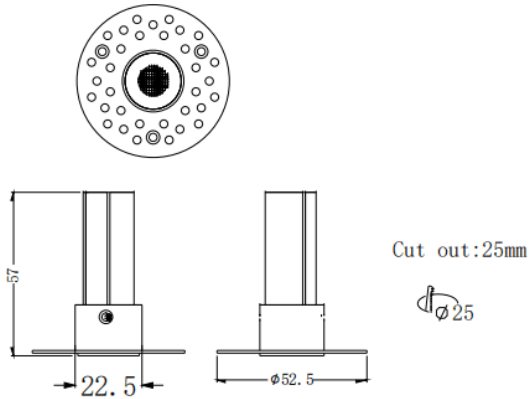

MINI F-T

Lavov downlight from the family MINI F-T with a power of 3W and a beam angle of 24°. Finished in Black colour. Fix trimless version. With a total lumen output of 180lm and a luminous efficacy of 60lm/W. Made in Die Cast Aluminum. Driver ON/OFF. CCT 3000K.

Dimensions

Product dimensions (mm) $\varnothing 52.5 \times H57 \text{mm}$

Scheme

Item code	86.D103.1321.02
Product type	Indoor
Category	Downlights
Family	MINI
Subfamily	MINI F-T
Pictograms	

Product	
Real power (W)	3
Real luminous flux (Lm)	180
Luminous efficiency (Lm/W)	60
Beam angle (º)	24
Life time (h)	50000 h L80B10
IP	20
Electrical class insulation	Clas II
Colour	Black
Control gear included	Yes
Control gear	ON/OFF
Flicker Free	Yes
Light source	LED
Type of LED	SMD
Colour temperature (K)	3000
Colour consistency (SDCM)	SDCM<3
CRI	90