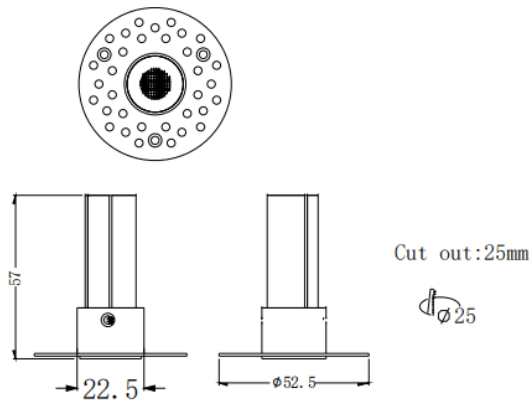

MINI F-T

Lavov downlight from the family MINI F-T with a power of 3W and a beam angle of 24°. Finished in Black colour. Fix trimless version. With a total lumen output of 180lm and a luminous efficacy of 60lm/W. Made in Die Cast Aluminum. Driver ON/OFF. CCT 3000K.

Item code	86.D103.1321.02
Product type	Indoor
Category	Downlights
Family	MINI
Subfamily	MINI F-T
Pictograms	

Dimensions

Product dimensions (mm) **ø52.5*H57mm**

Scheme

Product	
Real power (W)	3
Real luminous flux (Lm)	180
Luminous efficiency (Lm/W)	60
Beam angle (°)	24
Life time (h)	50000 h L80B10
IP	20
Electrical class insulation	Clas II
Colour	Black
Control gear included	Yes
Control gear	ON/OFF
Flicker Free	Yes
Light source	LED
Type of LED	SMD
Colour temperature (K)	3000
Colour consistency (SDCM)	SDCM3
CRI	90