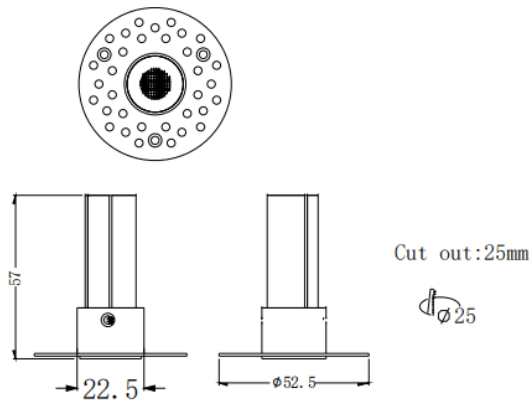

MINI F-T

Lavov downlight from the family MINI F-T with a power of 3W and a beam angle of 36°. Finished in Black colour. Fix trimless version. With a total lumen output of 180lm and a luminous efficacy of 60lm/W. Made in Die Cast Aluminum. Driver ON/OFF. CCT 3000K.

Item code	86.D103.1331.02
Product type	Indoor
Category	Downlights
Family	MINI
Subfamily	MINI F-T
Pictograms	

Dimensions

Product dimensions (mm) **ø52.5*H57mm**

Scheme

Product	
Real power (W)	3
Real luminous flux (Lm)	180
Luminous efficiency (Lm/W)	60
Beam angle (&ordm;)	36
Life time (h)	50000 h L80B10
IP	20
Electrical class insulation	Clas II
Colour	Black
Control gear included	Yes
Control gear	ON/OFF
Flicker Free	Yes
Light source	LED
Type of LED	SMD
Colour temperature (K)	3000
Colour consistency (SDCM)	SDCM<3
CRI	90