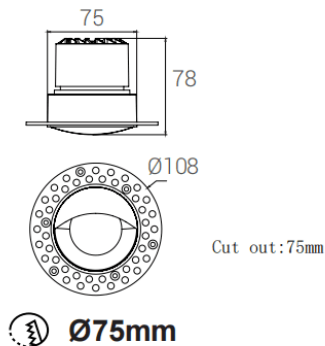

Scheme

Item code	86.D103.1451.01
Product type	Indoor
Category	Downlights
Family	BEAUTY
Subfamily	BEAUTY TRIMLESS
Pictograms	

Product	
Real power (W)	12
Real luminous flux (Lm)	1125
Luminous efficiency (Lm/W)	93.75
Beam angle (°)	Wall washer
IP	IP44
Colour	White
Control gear included	yes
Control gear	ON-OFF
Light source	LED
Type of LED	COB
Colour temperature (K)	4000
Colour consistency (SDCM)	SDCM5
CRI	90