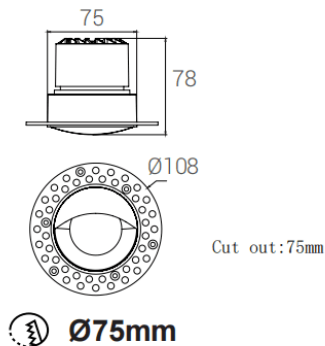

### BEAUTY TRIMLESS

Lavov downlight from the family BEAUTY TRIMLESS with a power of 12W and a beam angle of Wall washer. Finished in White colour. With a total lumen output of 1125lm and a luminous efficacy of 93.75lm/W. Made in die cast aluminium. Driver ON-OFF. CCT 4000K.

#### Dimensions

Product dimensions (mm) **ø108x79mm**

#### Scheme

Item code	86.D103.1451.01
Product type	Indoor
Category	Downlights
Family	BEAUTY
Subfamily	BEAUTY TRIMLESS
Pictograms	

Product	
Real power (W)	12
Real luminous flux (Lm)	1125
Luminous efficiency (Lm/W)	93.75
Beam angle (°)	Wall washer
IP	IP44
Colour	White
Control gear included	yes
Control gear	ON-OFF
Light source	LED
Type of LED	COB
Colour temperature (K)	4000
Colour consistency (SDCM)	SDCM5
CRI	90