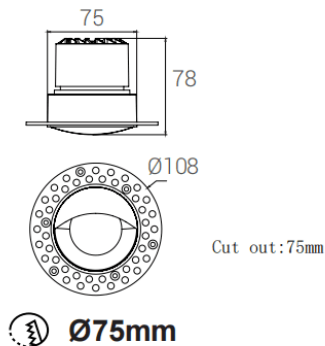

BEAUTY TRIMLESS

Lavov downlight from the family BEAUTY TRIMLESS with a power of 12W and a beam angle of Wall washer. Finished in Black colour. With a total lumen output of 1125lm and a luminous efficacy of 93.75lm/W. Made in die cast aluminium. Driver ON-OFF. CCT 4000K.

Dimensions

Product dimensions (mm) **ø108x79mm**

Scheme

Item code	86.D103.1451.02
Product type	Indoor
Category	Downlights
Family	BEAUTY
Subfamily	BEAUTY TRIMLESS
Pictograms	

Product	
Real power (W)	12
Real luminous flux (Lm)	1125
Luminous efficiency (Lm/W)	93.75
Beam angle (°)	Wall washer
IP	IP44
Colour	Black
Control gear included	yes
Control gear	ON-OFF
Light source	LED
Type of LED	COB
Colour temperature (K)	4000
Colour consistency (SDCM)	SDCM5
CRI	90