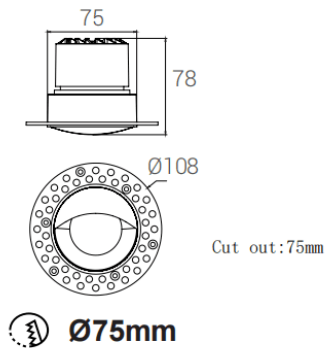

BEAUTY TRIMLESS

Lavov downlight from the family BEAUTY TRIMLESS with a power of 12W and a beam angle of Wall washer. Finished in White colour. With a total lumen output of 1125lm and a luminous efficacy of 93.75lm/W. Made in die cast aluminium. Driver DALI. CCT 4000K.

Dimensions

Product dimensions (mm) **ø108x79mm**

Scheme

Item code	86.D103.1453.01
Product type	Indoor
Category	Downlights
Family	BEAUTY
Subfamily	BEAUTY TRIMLESS
Pictograms	

Product	
Real power (W)	12
Real luminous flux (Lm)	1125
Luminous efficiency (Lm/W)	93.75
Beam angle (°)	Wall washer
IP	IP44
Colour	White
Control gear included	yes
Control gear	DALI
Light source	LED
Type of LED	COB
Colour temperature (K)	4000
Colour consistency (SDCM)	SDCM5
CRI	90