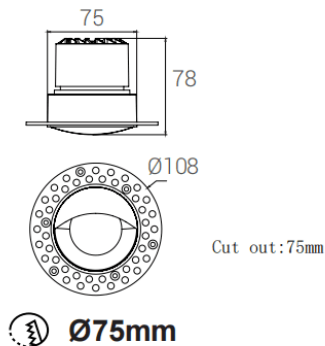

### BEAUTY TRIMLESS

Lavov downlight from the family BEAUTY TRIMLESS with a power of 12W and a beam angle of Wall washer. Finished in White colour. With a total lumen output of 1125lm and a luminous efficacy of 93.75lm/W. Made in die cast aluminium. Driver DALI. CCT 4000K.

#### Dimensions

Product dimensions (mm) **ø108x79mm**

#### Scheme

Item code	86.D103.1453.01
Product type	Indoor
Category	Downlights
Family	BEAUTY
Subfamily	BEAUTY TRIMLESS
Pictograms	

Product	
Real power (W)	12
Real luminous flux (Lm)	1125
Luminous efficiency (Lm/W)	93.75
Beam angle (&ordm;)	Wall washer
IP	IP44
Colour	White
Control gear included	yes
Control gear	DALI
Light source	LED
Type of LED	COB
Colour temperature (K)	4000
Colour consistency (SDCM)	SDCM<5
CRI	90