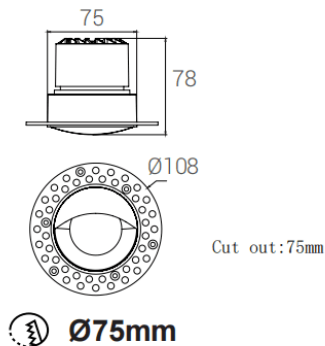

### BEAUTY TRIMLESS

Lavov downlight from the family BEAUTY TRIMLESS with a power of 12W and a beam angle of Wall washer. Finished in Black colour. With a total lumen output of 1125lm and a luminous efficacy of 93.75lm/W. Made in die cast aluminium. Driver DALI. CCT 4000K.

#### Dimensions

Product dimensions (mm) **ø108x79mm**

#### Scheme

Item code	86.D103.1453.02
Product type	Indoor
Category	Downlights
Family	BEAUTY
Subfamily	BEAUTY TRIMLESS
Pictograms	

Product	
Real power (W)	12
Real luminous flux (Lm)	1125
Luminous efficiency (Lm/W)	93.75
Beam angle (°)	Wall washer
IP	IP44
Colour	Black
Control gear included	yes
Control gear	DALI
Light source	LED
Type of LED	COB
Colour temperature (K)	4000
Colour consistency (SDCM)	SDCM5
CRI	90