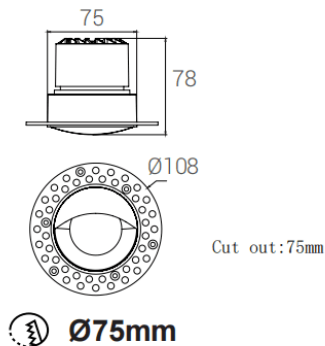

### BEAUTY TRIMLESS

Lavov downlight from the family BEAUTY TRIMLESS with a power of 12W and a beam angle of Wall washer. Finished in Black colour. With a total lumen output of 1125lm and a luminous efficacy of 93.75lm/W. Made in die cast aluminium. Driver DALI. CCT 4000K.

#### Dimensions

Product dimensions (mm) **ø108x79mm**

#### Scheme

Item code	86.D103.1453.02
Product type	Indoor
Category	Downlights
Family	BEAUTY
Subfamily	BEAUTY TRIMLESS
Pictograms	

Product	
Real power (W)	12
Real luminous flux (Lm)	1125
Luminous efficiency (Lm/W)	93.75
Beam angle (&ordm;)	Wall washer
IP	IP44
Colour	Black
Control gear included	yes
Control gear	DALI
Light source	LED
Type of LED	COB
Colour temperature (K)	4000
Colour consistency (SDCM)	SDCM<5
CRI	90