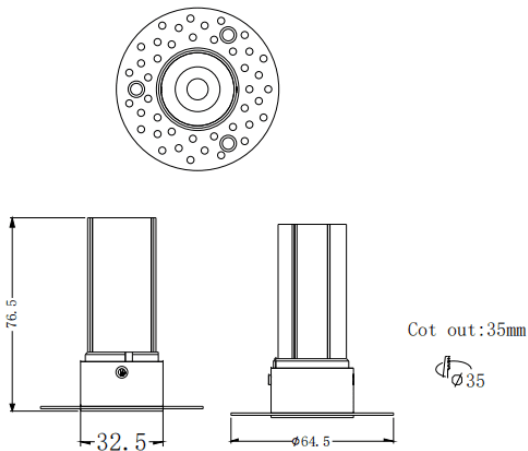

MINI F-T

Lavov downlight from the family MINI F-T with a power of 5W and a beam angle of 15°. Finished in White colour. Fix trimless version. With a total lumen output of 375lm and a luminous efficacy of 75lm/W. Made in Die Cast Aluminum. Driver DALI. CCT 2700K.

Dimensions

Product dimensions (mm) **ø64.5*H76.5mm**

Scheme

Photometry

Item code	86.D103.2213.01
Product type	Indoor
Category	Downlights
Family	MINI
Subfamily	MINI F-T
Pictograms	

Product	
Real power (W)	5
Real luminous flux (Lm)	375
Luminous efficiency (Lm/W)	75
Beam angle (°)	15
Life time (h)	50000 h L80B10
IP	20
Electrical class insulation	Clas II
Colour	White
Control gear included	Yes
Control gear	DALI
Flicker Free	Yes
Light source	LED
Type of LED	COB
Colour temperature (K)	2700
Colour consistency (SDCM)	SDCM3
CRI	90