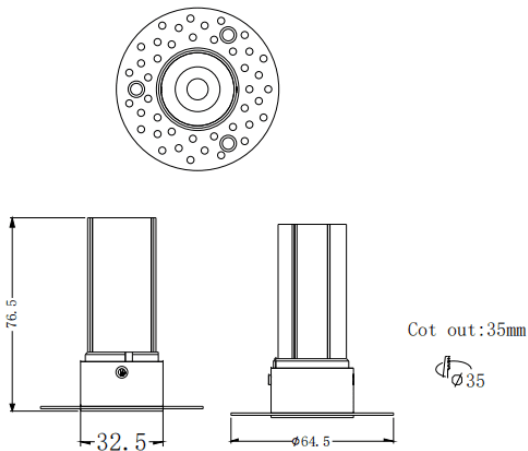

MINI F-T

Lavov downlight from the family MINI F-T with a power of 5W and a beam angle of 15°. Finished in Black colour. Fix trimless version. With a total lumen output of 375lm and a luminous efficacy of 75lm/W. Made in Die Cast Aluminum. Driver DALI. CCT 2700K.

Dimensions

Product dimensions (mm) **ø64.5*H76.5mm**

Scheme

Photometry

Item code	86.D103.2213.02
Product type	Indoor
Category	Downlights
Family	MINI
Subfamily	MINI F-T
Pictograms	

Product	
Real power (W)	5
Real luminous flux (Lm)	375
Luminous efficiency (Lm/W)	75
Beam angle (°)	15
Life time (h)	50000 h L80B10
IP	20
Electrical class insulation	Clas II
Colour	Black
Control gear included	Yes
Control gear	DALI
Flicker Free	Yes
Light source	LED
Type of LED	COB
Colour temperature (K)	2700
Colour consistency (SDCM)	SDCM3
CRI	90