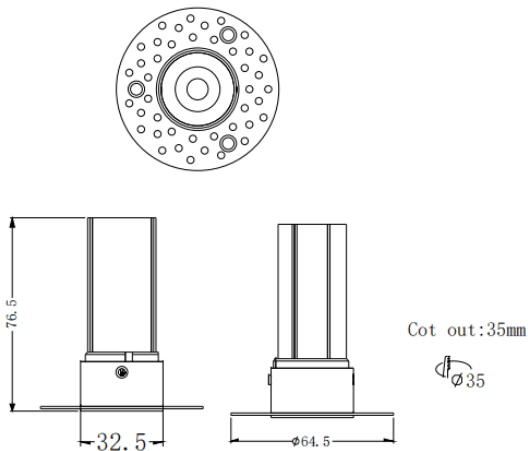

MINI F-T

Lavov downlight from the family MINI F-T with a power of 5W and a beam angle of 36°. Finished in White colour. Fix trimless version. With a total lumen output of 375lm and a luminous efficacy of 75lm/W. Made in Die Cast Aluminum. Driver ON/OFF. CCT 2700K.

Item code	86.D103.2231.01
Product type	Indoor
Category	Downlights
Family	MINI
Subfamily	MINI F-T
Pictograms	

Dimensions

Product dimensions (mm) **ø64.5*H76.5mm**

Scheme

Product	
Real power (W)	5
Real luminous flux (Lm)	375
Luminous efficiency (Lm/W)	75
Beam angle (°)	36
Life time (h)	50000 h L80B10
IP	20
Electrical class insulation	Clas II
Colour	White
Control gear included	Yes
Control gear	ON/OFF
Flicker Free	Yes
Light source	LED
Type of LED	COB
Colour temperature (K)	2700
Colour consistency (SDCM)	SDCM3
CRI	90