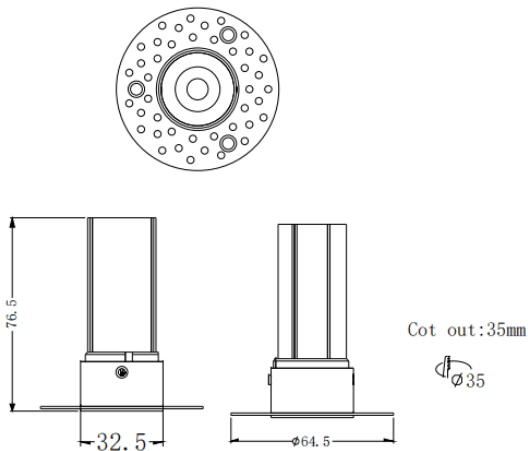

MINI F-T

Lavov downlight from the family MINI F-T with a power of 5W and a beam angle of 36°. Finished in White colour. Fix trimless version. With a total lumen output of 375lm and a luminous efficacy of 75lm/W. Made in Die Cast Aluminum. Driver ON/OFF. CCT 2700K.

Item code	86.D103.2231.01
Product type	Indoor
Category	Downlights
Family	MINI
Subfamily	MINI F-T
Pictograms	

Dimensions

Product dimensions (mm) **ø64.5*H76.5mm**

Scheme

Product	
Real power (W)	5
Real luminous flux (Lm)	375
Luminous efficiency (Lm/W)	75
Beam angle (&ordm;)	36
Life time (h)	50000 h L80B10
IP	20
Electrical class insulation	Clas II
Colour	White
Control gear included	Yes
Control gear	ON/OFF
Flicker Free	Yes
Light source	LED
Type of LED	COB
Colour temperature (K)	2700
Colour consistency (SDCM)	SDCM<3
CRI	90