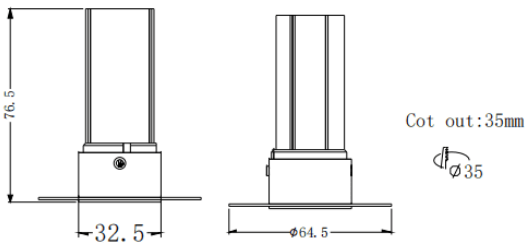

Dimensions

Product dimensions (mm) **ø64.5*H76.5mm**

Scheme

Photometry

MINI F-T

Lavov downlight from the family MINI F-T with a power of 5W and a beam angle of 15°. Finished in White colour. Fix trimless version. With a total lumen output of 375lm and a luminous efficacy of 75lm/W. Made in Die Cast Aluminum. Driver ON/OFF. CCT 3000K.

Item code	86.D103.2311.01
Product type	Indoor
Category	Downlights
Family	MINI
Subfamily	MINI F-T
Pictograms	

Product	
Real power (W)	5
Real luminous flux (Lm)	375
Luminous efficiency (Lm/W)	75
Beam angle (°)	15
Life time (h)	50000 h L80B10
IP	20
Electrical class insulation	Clas II
Colour	White
Control gear included	Yes
Control gear	ON/OFF
Flicker Free	Yes
Light source	LED
Type of LED	COB
Colour temperature (K)	3000
Colour consistency (SDCM)	SDCM<3
CRI	90