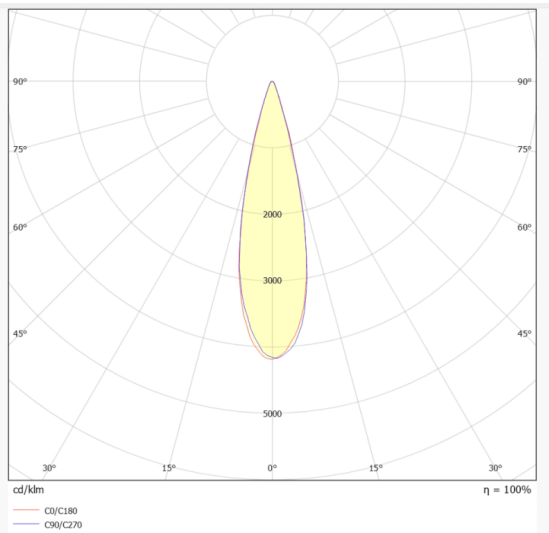

Dimensions

Product dimensions (mm) **ø64.5*H76.5mm**

Scheme

Photometry

MINI F-T

Lavov downlight from the family MINI F-T with a power of 5W and a beam angle of 15°. Finished in White colour. Fix trimless version. With a total lumen output of 375lm and a luminous efficacy of 75lm/W. Made in Die Cast Aluminum. Driver ON/OFF. CCT 3000K.

Item code	86.D103.2311.01
Product type	Indoor
Category	Downlights
Family	MINI
Subfamily	MINI F-T
Pictograms	

Product	
Real power (W)	5
Real luminous flux (Lm)	375
Luminous efficiency (Lm/W)	75
Beam angle (°)	15
Life time (h)	50000 h L80B10
IP	20
Electrical class insulation	Clas II
Colour	White
Control gear included	Yes
Control gear	ON/OFF
Flicker Free	Yes
Light source	LED
Type of LED	COB
Colour temperature (K)	3000
Colour consistency (SDCM)	SDCM<3
CRI	90