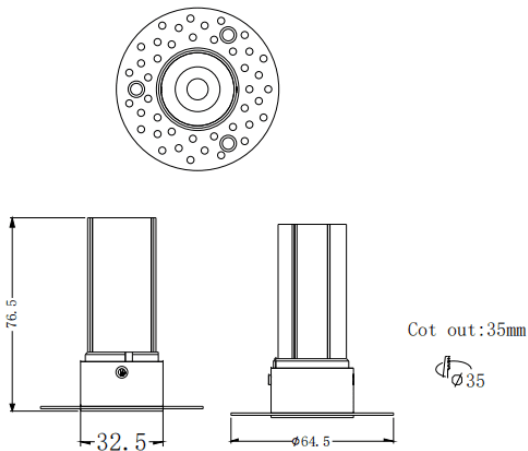

MINI F-T

Lavov downlight from the family MINI F-T with a power of 5W and a beam angle of 15°. Finished in White colour. Fix trimless version. With a total lumen output of 375lm and a luminous efficacy of 75lm/W. Made in Die Cast Aluminum. Driver ON/OFF. CCT 3000K.

Dimensions

Product dimensions (mm) **ø64.5*H76.5mm**

Scheme

Photometry

Item code	86.D103.2311.01
Product type	Indoor
Category	Downlights
Family	MINI
Subfamily	MINI F-T
Pictograms	

Product	
Real power (W)	5
Real luminous flux (Lm)	375
Luminous efficiency (Lm/W)	75
Beam angle (°)	15
Life time (h)	50000 h L80B10
IP	20
Electrical class insulation	Clas II
Colour	White
Control gear included	Yes
Control gear	ON/OFF
Flicker Free	Yes
Light source	LED
Type of LED	COB
Colour temperature (K)	3000
Colour consistency (SDCM)	SDCM3
CRI	90