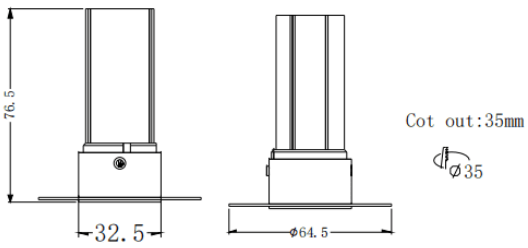

Dimensions

Product dimensions (mm) **ø64.5*H76.5mm**

Scheme

Photometry

MINI F-T

Lavov downlight from the family MINI F-T with a power of 5W and a beam angle of 15°. Finished in Black colour. Fix trimless version. With a total lumen output of 375lm and a luminous efficacy of 75lm/W. Made in Die Cast Aluminum. Driver ON/OFF. CCT 3000K.

Item code	86.D103.2311.02
Product type	Indoor
Category	Downlights
Family	MINI
Subfamily	MINI F-T
Pictograms	

Product	
Real power (W)	5
Real luminous flux (Lm)	375
Luminous efficiency (Lm/W)	75
Beam angle (°)	15
Life time (h)	50000 h L80B10
IP	20
Electrical class insulation	Clas II
Colour	Black
Control gear included	Yes
Control gear	ON/OFF
Flicker Free	Yes
Light source	LED
Type of LED	COB
Colour temperature (K)	3000
Colour consistency (SDCM)	SDCM<3
CRI	90