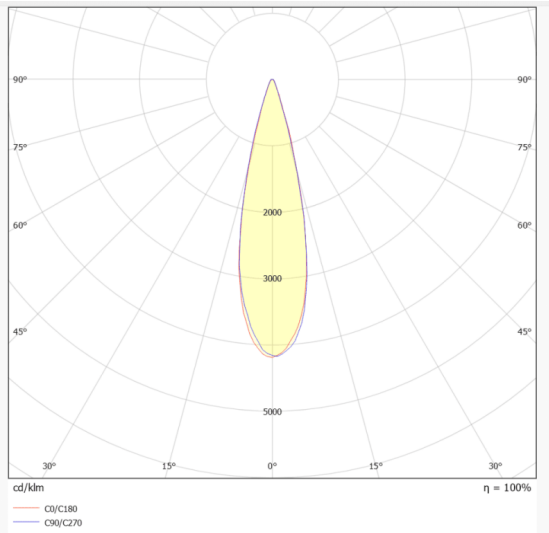

Dimensions

Product dimensions (mm) **ø64.5*H76.5mm**

Scheme

Photometry

MINI F-T

Lavov downlight from the family MINI F-T with a power of 5W and a beam angle of 15°. Finished in Black colour. Fix trimless version. With a total lumen output of 375lm and a luminous efficacy of 75lm/W. Made in Die Cast Aluminum. Driver ON/OFF. CCT 3000K.

Item code	86.D103.2311.02
Product type	Indoor
Category	Downlights
Family	MINI
Subfamily	MINI F-T
Pictograms	

Product	
Real power (W)	5
Real luminous flux (Lm)	375
Luminous efficiency (Lm/W)	75
Beam angle (°)	15
Life time (h)	50000 h L80B10
IP	20
Electrical class insulation	Clas II
Colour	Black
Control gear included	Yes
Control gear	ON/OFF
Flicker Free	Yes
Light source	LED
Type of LED	COB
Colour temperature (K)	3000
Colour consistency (SDCM)	SDCM<3
CRI	90