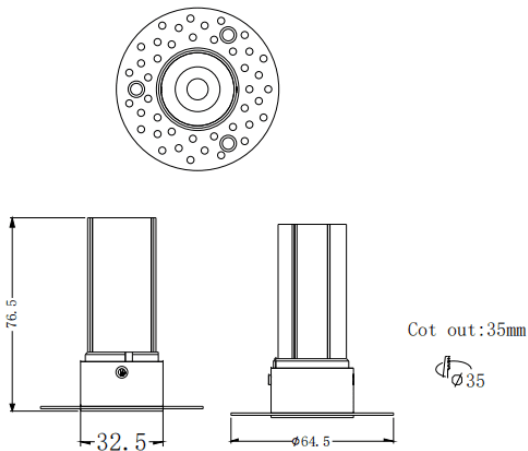

### MINI F-T

Lavov downlight from the family MINI F-T with a power of 5W and a beam angle of 15°. Finished in White colour. Fix trimless version. With a total lumen output of 375lm and a luminous efficacy of 75lm/W. Made in Die Cast Aluminum. Driver DALI. CCT 3000K.

### Dimensions

Product dimensions (mm) **ø64.5\*H76.5mm**

### Photometry

Item code	86.D103.2313.01
Product type	Indoor
Category	Downlights
Family	MINI
Subfamily	MINI F-T
Pictograms	

Product	
Real power (W)	5
Real luminous flux (Lm)	375
Luminous efficiency (Lm/W)	75
Beam angle (&ordm;)	15
Life time (h)	50000 h L80B10
IP	20
Electrical class insulation	Clas II
Colour	White
Control gear included	Yes
Control gear	DALI
Flicker Free	Yes
Light source	LED
Type of LED	COB
Colour temperature (K)	3000
Colour consistency (SDCM)	SDCM<3
CRI	90