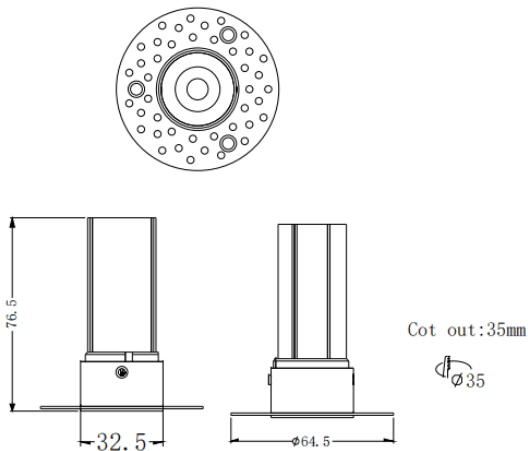

MINI F-T

Lavov downlight from the family MINI F-T with a power of 5W and a beam angle of 15°. Finished in White colour. Fix trimless version. With a total lumen output of 375lm and a luminous efficacy of 75lm/W. Made in Die Cast Aluminum. Driver DALI. CCT 3000K.

Item code	86.D103.2313.01
Product type	Indoor
Category	Downlights
Family	MINI
Subfamily	MINI F-T
Pictograms	

Dimensions

Product dimensions (mm) **ø64.5*H76.5mm**

Scheme

Photometry

Product	
Real power (W)	5
Real luminous flux (Lm)	375
Luminous efficiency (Lm/W)	75
Beam angle (°)	15
Life time (h)	50000 h L80B10
IP	20
Electrical class insulation	Clas II
Colour	White
Control gear included	Yes
Control gear	DALI
Flicker Free	Yes
Light source	LED
Type of LED	COB
Colour temperature (K)	3000
Colour consistency (SDCM)	SDCM3
CRI	90