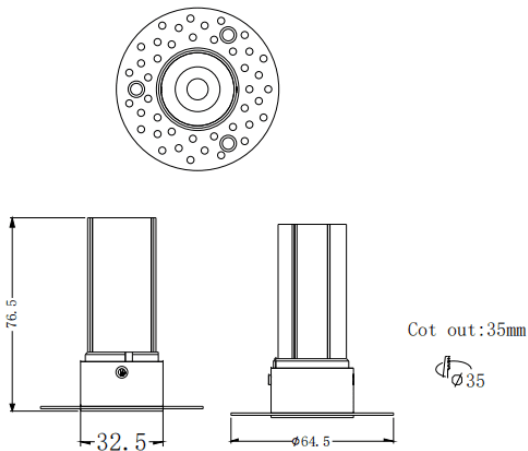

### MINI F-T

Lavov downlight from the family MINI F-T with a power of 5W and a beam angle of 36°. Finished in Black colour. Fix trimless version. With a total lumen output of 375lm and a luminous efficacy of 75lm/W. Made in Die Cast Aluminum. Driver DALI. CCT 3000K.

### Dimensions

Product dimensions (mm) **ø64.5\*H76.5mm**

### Scheme

Item code	86.D103.2333.02
Product type	Indoor
Category	Downlights
Family	MINI
Subfamily	MINI F-T
Pictograms	

Product	
Real power (W)	5
Real luminous flux (Lm)	375
Luminous efficiency (Lm/W)	75
Beam angle (&ordm;)	36
Life time (h)	50000 h L80B10
IP	20
Electrical class insulation	Clas II
Colour	Black
Control gear included	Yes
Control gear	DALI
Flicker Free	Yes
Light source	LED
Type of LED	COB
Colour temperature (K)	3000
Colour consistency (SDCM)	SDCM<3
CRI	90