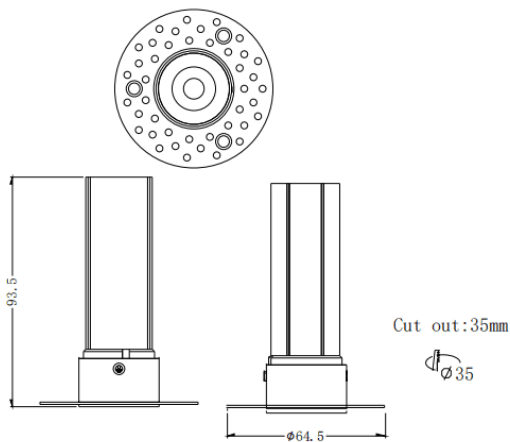

MINI F-T

Lavov downlight from the family MINI F-T with a power of 7W and a beam angle of 24°. Finished in White colour. Fix trimless version. With a total lumen output of 350lm and a luminous efficacy of 50lm/W. Made in Die Cast Aluminum. Driver ON/OFF. CCT 2700K.

Item code	86.D103.3221.01
Product type	Indoor
Category	Downlights
Family	MINI
Subfamily	MINI F-T
Pictograms	

Dimensions

Product dimensions (mm) **ø64.5*H93.5mm**

Scheme

Product	
Real power (W)	7
Real luminous flux (Lm)	350
Luminous efficiency (Lm/W)	50
Beam angle (&ordm;)	24
Life time (h)	50000 h L80B10
IP	20
Electrical class insulation	Clas II
Colour	White
Control gear included	Yes
Control gear	ON/OFF
Flicker Free	Yes
Light source	LED
Type of LED	COB
Colour temperature (K)	2700
Colour consistency (SDCM)	SDCM<3
CRI	90