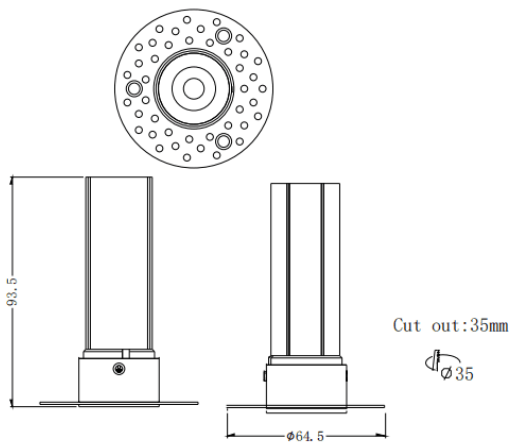

MINI F-T

Lavov downlight from the family MINI F-T with a power of 7W and a beam angle of 24°. Finished in Black colour. Fix trimless version. With a total lumen output of 350lm and a luminous efficacy of 50lm/W. Made in Die Cast Aluminum. Driver ON/OFF. CCT 2700K.

Dimensions

Product dimensions (mm) **ø64.5*H93.5mm**

Scheme

Item code	86.D103.3221.02
Product type	Indoor
Category	Downlights
Family	MINI
Subfamily	MINI F-T
Pictograms	

Product	
Real power (W)	7
Real luminous flux (Lm)	350
Luminous efficiency (Lm/W)	50
Beam angle (º)	24
Life time (h)	50000 h L80B10
IP	20
Electrical class insulation	Clas II
Colour	Black
Control gear included	Yes
Control gear	ON/OFF
Flicker Free	Yes
Light source	LED
Type of LED	COB
Colour temperature (K)	2700
Colour consistency (SDCM)	SDCM<3
CRI	90