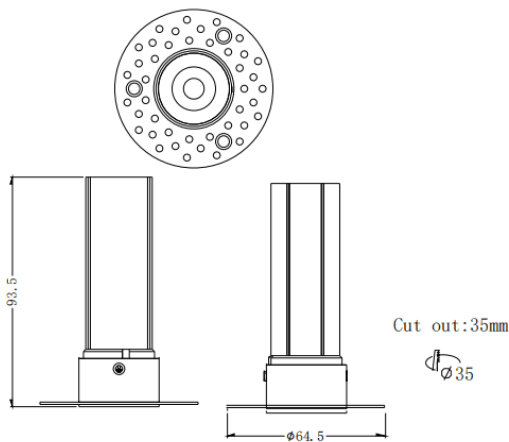

MINI F-T

Lavov downlight from the family MINI F-T with a power of 7W and a beam angle of 24°. Finished in Black colour. Fix trimless version. With a total lumen output of 350lm and a luminous efficacy of 50lm/W. Made in Die Cast Aluminum. Driver ON/OFF. CCT 2700K.

Item code	86.D103.3221.02
Product type	Indoor
Category	Downlights
Family	MINI
Subfamily	MINI F-T
Pictograms	

Dimensions

Product dimensions (mm) **ø64.5*H93.5mm**

Scheme

Product	
Real power (W)	7
Real luminous flux (Lm)	350
Luminous efficiency (Lm/W)	50
Beam angle (°)	24
Life time (h)	50000 h L80B10
IP	20
Electrical class insulation	Clas II
Colour	Black
Control gear included	Yes
Control gear	ON/OFF
Flicker Free	Yes
Light source	LED
Type of LED	COB
Colour temperature (K)	2700
Colour consistency (SDCM)	SDCM<3
CRI	90