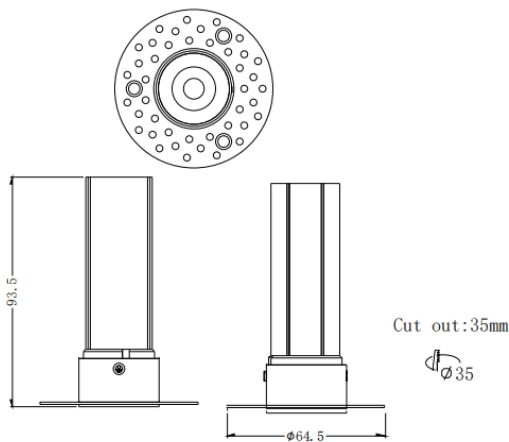

MINI F-T

Lavov downlight from the family MINI F-T with a power of 7W and a beam angle of 24°. Finished in Black colour. Fix trimless version. With a total lumen output of 350lm and a luminous efficacy of 50lm/W. Made in Die Cast Aluminum. Driver ON/OFF. CCT 2700K.

Item code	86.D103.3221.02
Product type	Indoor
Category	Downlights
Family	MINI
Subfamily	MINI F-T
Pictograms	

Dimensions

Product dimensions (mm) **ø64.5*H93.5mm**

Scheme

Product	
Real power (W)	7
Real luminous flux (Lm)	350
Luminous efficiency (Lm/W)	50
Beam angle (°)	24
Life time (h)	50000 h L80B10
IP	20
Electrical class insulation	Clas II
Colour	Black
Control gear included	Yes
Control gear	ON/OFF
Flicker Free	Yes
Light source	LED
Type of LED	COB
Colour temperature (K)	2700
Colour consistency (SDCM)	SDCM3
CRI	90