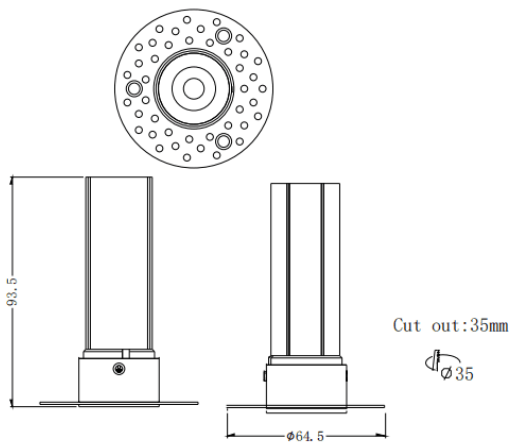

MINI F-T

Lavov downlight from the family MINI F-T with a power of 7W and a beam angle of 24°. Finished in Black colour. Fix trimless version. With a total lumen output of 350lm and a luminous efficacy of 50lm/W. Made in Die Cast Aluminum. Driver DALI. CCT 2700K.

Dimensions

Product dimensions (mm) **ø64.5*H93.5mm**

Scheme

Item code	86.D103.3223.02
Product type	Indoor
Category	Downlights
Family	MINI
Subfamily	MINI F-T
Pictograms	

Product	
Real power (W)	7
Real luminous flux (Lm)	350
Luminous efficiency (Lm/W)	50
Beam angle (°)	24
Life time (h)	50000 h L80B10
IP	20
Electrical class insulation	Clas II
Colour	Black
Control gear included	Yes
Control gear	DALI
Flicker Free	Yes
Light source	LED
Type of LED	COB
Colour temperature (K)	2700
Colour consistency (SDCM)	SDCM3
CRI	90