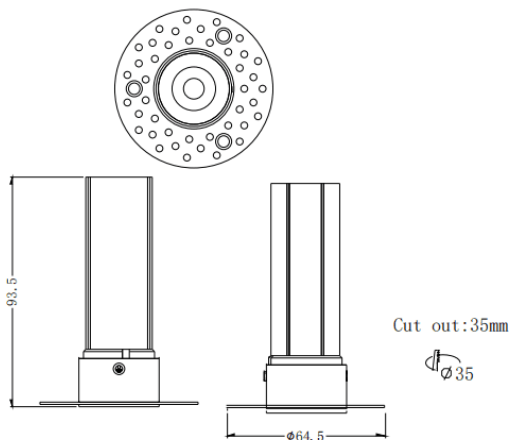

MINI F-T

Lavov downlight from the family MINI F-T with a power of 7W and a beam angle of 36°. Finished in White colour. Fix trimless version. With a total lumen output of 350lm and a luminous efficacy of 50lm/W. Made in Die Cast Aluminum. Driver ON/OFF. CCT 2700K.

Item code	86.D103.3231.01
Product type	Indoor
Category	Downlights
Family	MINI
Subfamily	MINI F-T
Pictograms	

Dimensions

Product dimensions (mm) **ø64.5*H93.5mm**

Scheme

Product	
Real power (W)	7
Real luminous flux (Lm)	350
Luminous efficiency (Lm/W)	50
Beam angle (°)	36
Life time (h)	50000 h L80B10
IP	20
Electrical class insulation	Clas II
Colour	White
Control gear included	Yes
Control gear	ON/OFF
Flicker Free	Yes
Light source	LED
Type of LED	COB
Colour temperature (K)	2700
Colour consistency (SDCM)	SDCM3
CRI	90