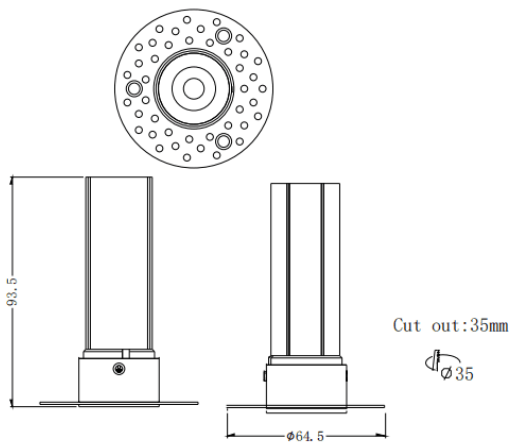

MINI F-T

Lavov downlight from the family MINI F-T with a power of 7W and a beam angle of 36°. Finished in Black colour. Fix trimless version. With a total lumen output of 350lm and a luminous efficacy of 50lm/W. Made in Die Cast Aluminum. Driver DALI. CCT 2700K.

Dimensions

Product dimensions (mm) **ø64.5*H93.5mm**

Scheme

Item code	86.D103.3233.02
Product type	Indoor
Category	Downlights
Family	MINI
Subfamily	MINI F-T
Pictograms	

Product	
Real power (W)	7
Real luminous flux (Lm)	350
Luminous efficiency (Lm/W)	50
Beam angle (º)	36
Life time (h)	50000 h L80B10
IP	20
Electrical class insulation	Clas II
Colour	Black
Control gear included	Yes
Control gear	DALI
Flicker Free	Yes
Light source	LED
Type of LED	COB
Colour temperature (K)	2700
Colour consistency (SDCM)	SDCM<3
CRI	90