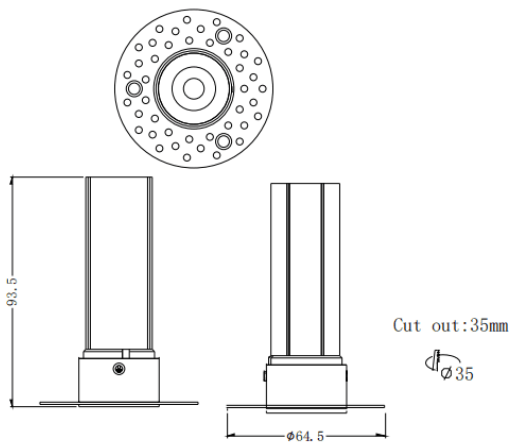

MINI F-T

Lavov downlight from the family MINI F-T with a power of 7W and a beam angle of 15°. Finished in Black colour. Fix trimless version. With a total lumen output of 350lm and a luminous efficacy of 50lm/W. Made in Die Cast Aluminum. Driver DALI. CCT 3000K.

Dimensions

Product dimensions (mm) **ø64.5*H93.5mm**

Scheme

Item code	86.D103.3313.02
Product type	Indoor
Category	Downlights
Family	MINI
Subfamily	MINI F-T
Pictograms	

Product	
Real power (W)	7
Real luminous flux (Lm)	350
Luminous efficiency (Lm/W)	50
Beam angle (º)	15
Life time (h)	50000 h L80B10
IP	20
Electrical class insulation	Clas II
Colour	Black
Control gear included	Yes
Control gear	DALI
Flicker Free	Yes
Light source	LED
Type of LED	COB
Colour temperature (K)	3000
Colour consistency (SDCM)	SDCM<3
CRI	90