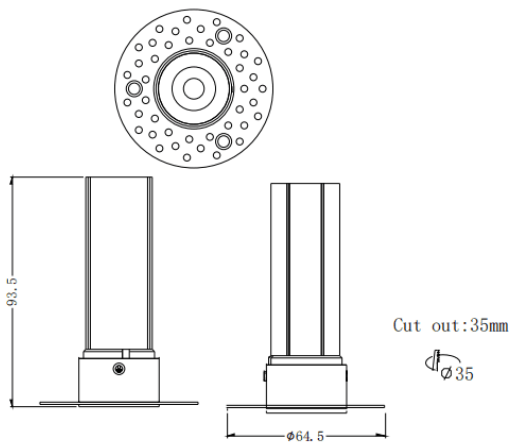

MINI F-T

Lavov downlight from the family MINI F-T with a power of 7W and a beam angle of 15°. Finished in Black colour. Fix trimless version. With a total lumen output of 350lm and a luminous efficacy of 50lm/W. Made in Die Cast Aluminum. Driver DALI. CCT 3000K.

Dimensions

Product dimensions (mm) **ø64.5*H93.5mm**

Scheme

Item code	86.D103.3313.02
Product type	Indoor
Category	Downlights
Family	MINI
Subfamily	MINI F-T
Pictograms	

Product	
Real power (W)	7
Real luminous flux (Lm)	350
Luminous efficiency (Lm/W)	50
Beam angle (°)	15
Life time (h)	50000 h L80B10
IP	20
Electrical class insulation	Clas II
Colour	Black
Control gear included	Yes
Control gear	DALI
Flicker Free	Yes
Light source	LED
Type of LED	COB
Colour temperature (K)	3000
Colour consistency (SDCM)	SDCM3
CRI	90