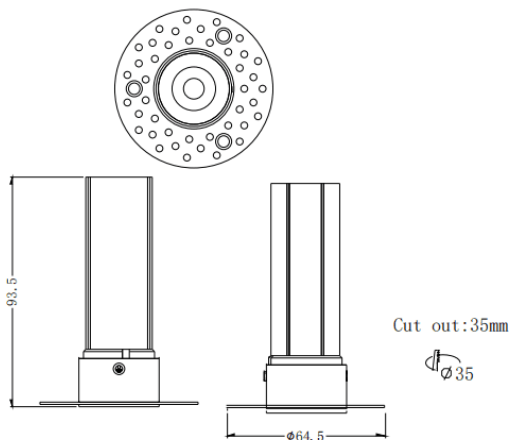

MINI F-T

Lavov downlight from the family MINI F-T with a power of 7W and a beam angle of 24°. Finished in White colour. Fix trimless version. With a total lumen output of 350lm and a luminous efficacy of 50lm/W. Made in Die Cast Aluminum. Driver ON/OFF. CCT 3000K.

Item code	86.D103.3321.01
Product type	Indoor
Category	Downlights
Family	MINI
Subfamily	MINI F-T
Pictograms	

Dimensions

Product dimensions (mm) **ø64.5*H93.5mm**

Scheme

Product	
Real power (W)	7
Real luminous flux (Lm)	350
Luminous efficiency (Lm/W)	50
Beam angle (°)	24
Life time (h)	50000 h L80B10
IP	20
Electrical class insulation	Clas II
Colour	White
Control gear included	Yes
Control gear	ON/OFF
Flicker Free	Yes
Light source	LED
Type of LED	COB
Colour temperature (K)	3000
Colour consistency (SDCM)	SDCM3
CRI	90