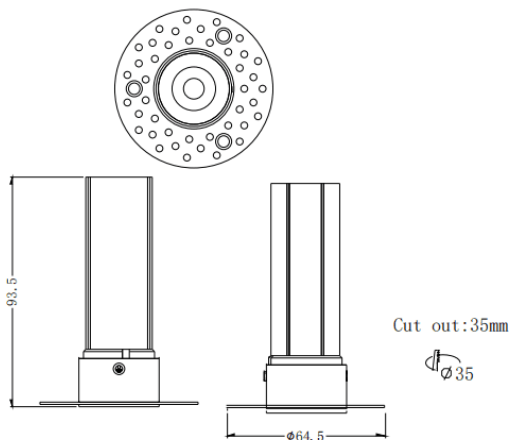

MINI F-T

Lavov downlight from the family MINI F-T with a power of 7W and a beam angle of 24°. Finished in Black colour. Fix trimless version. With a total lumen output of 350lm and a luminous efficacy of 50lm/W. Made in Die Cast Aluminum. Driver DALI. CCT 3000K.

Item code	86.D103.3323.02
Product type	Indoor
Category	Downlights
Family	MINI
Subfamily	MINI F-T
Pictograms	

Dimensions

Product dimensions (mm) **ø64.5*H93.5mm**

Scheme

Product	
Real power (W)	7
Real luminous flux (Lm)	350
Luminous efficiency (Lm/W)	50
Beam angle (&ordm;)	24
Life time (h)	50000 h L80B10
IP	20
Electrical class insulation	Clas II
Colour	Black
Control gear included	Yes
Control gear	DALI
Flicker Free	Yes
Light source	LED
Type of LED	COB
Colour temperature (K)	3000
Colour consistency (SDCM)	SDCM<3
CRI	90