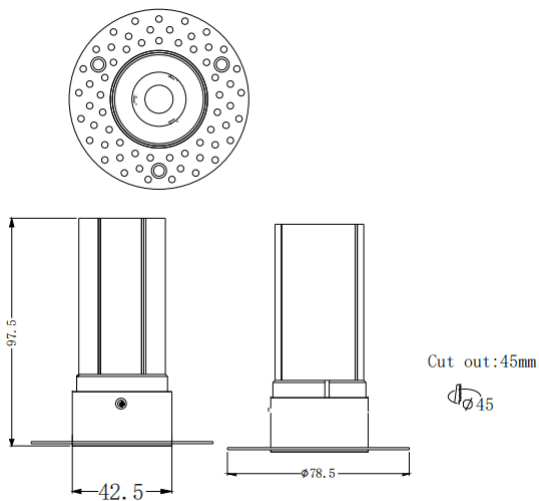

### MINI F-T

Lavov downlight from the family MINI F-T with a power of 7W and a beam angle of 15°. Finished in White colour. Fix trimless version. With a total lumen output of 567lm and a luminous efficacy of 81lm/W. Made in Die Cast Aluminum. Driver DALI. CCT 2700K.

Item code	86.D103.4213.01
Product type	Indoor
Category	Downlights
Family	MINI
Subfamily	MINI F-T
Pictograms	     

### Dimensions

Product dimensions (mm) **ø78.5\*H97.5mm**

### Scheme

Product	
Real power (W)	7
Real luminous flux (Lm)	567
Luminous efficiency (Lm/W)	81
Beam angle (°)	15
Life time (h)	50000 h L80B10
IP	20
Electrical class insulation	Clas II
Colour	White
Control gear included	Yes
Control gear	DALI
Flicker Free	Yes
Light source	LED
Type of LED	COB
Colour temperature (K)	2700
Colour consistency (SDCM)	SDCM<3
CRI	90