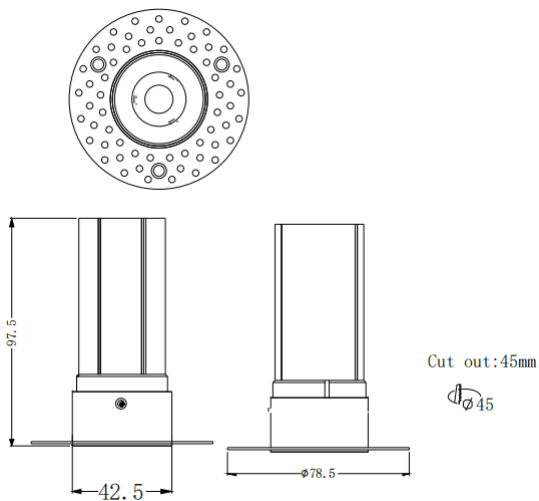

MINI F-T

Lavov downlight from the family MINI F-T with a power of 7W and a beam angle of 15°. Finished in Black colour. Fix trimless version. With a total lumen output of 567lm and a luminous efficacy of 81lm/W. Made in Die Cast Aluminum. Driver DALI. CCT 2700K.

Item code	86.D103.4213.02
Product type	Indoor
Category	Downlights
Family	MINI
Subfamily	MINI F-T
Pictograms	     

Dimensions

Product dimensions (mm) **ø78.5*H97.5mm**

Scheme

Product	
Real power (W)	7
Real luminous flux (Lm)	567
Luminous efficiency (Lm/W)	81
Beam angle (°)	15
Life time (h)	50000 h L80B10
IP	20
Electrical class insulation	Clas II
Colour	Black
Control gear included	Yes
Control gear	DALI
Flicker Free	Yes
Light source	LED
Type of LED	COB
Colour temperature (K)	2700
Colour consistency (SDCM)	SDCM<3
CRI	90