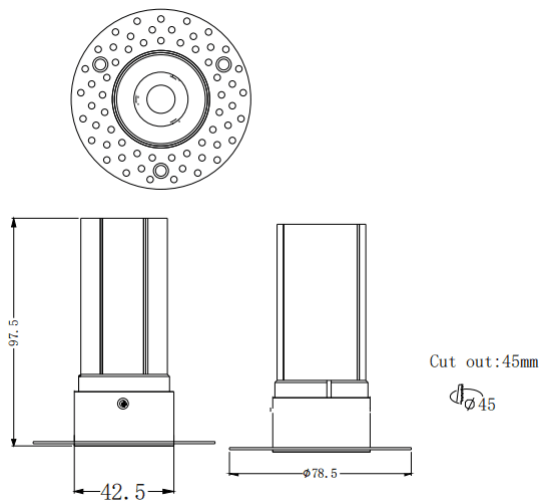

### MINI F-T

Lavov downlight from the family MINI F-T with a power of 7W and a beam angle of 36°. Finished in Black colour. Fix trimless version. With a total lumen output of 567lm and a luminous efficacy of 81lm/W. Made in Die Cast Aluminum. Driver ON/OFF. CCT 2700K.

<b>Item code</b>	<b>86.D103.4231.02</b>
<b>Product type</b>	<b>Indoor</b>
<b>Category</b>	<b>Downlights</b>
<b>Family</b>	<b>MINI</b>
<b>Subfamily</b>	<b>MINI F-T</b>
<b>Pictograms</b>	

### Dimensions

**Product dimensions (mm)**      **ø78.5\*H97.5mm**

### Scheme

<b>Product</b>	
<b>Real power (W)</b>	<b>7</b>
<b>Real luminous flux (Lm)</b>	<b>567</b>
<b>Luminous efficiency (Lm/W)</b>	<b>81</b>
<b>Beam angle (&amp;ordm;)</b>	<b>36</b>
<b>Life time (h)</b>	<b>50000 h L80B10</b>
<b>IP</b>	<b>20</b>
<b>Electrical class insulation</b>	<b>Clas II</b>
<b>Colour</b>	<b>Black</b>
<b>Control gear included</b>	<b>Yes</b>
<b>Control gear</b>	<b>ON/OFF</b>
<b>Flicker Free</b>	<b>Yes</b>
<b>Light source</b>	<b>LED</b>
<b>Type of LED</b>	<b>COB</b>
<b>Colour temperature (K)</b>	<b>2700</b>
<b>Colour consistency (SDCM)</b>	<b>SDCM&lt;3</b>
<b>CRI</b>	<b>90</b>