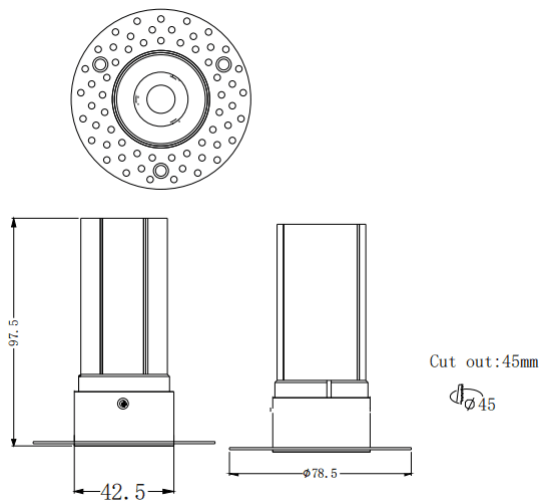

### MINI F-T

Lavov downlight from the family MINI F-T with a power of 7W and a beam angle of 15°. Finished in White colour. Fix trimless version. With a total lumen output of 567lm and a luminous efficacy of 81lm/W. Made in Die Cast Aluminum. Driver DALI. CCT 3000K.

|              |                 |
|--------------|-----------------|
| Item code    | 86.D103.4313.01 |
| Product type | Indoor          |
| Category     | Downlights      |
| Family       | MINI            |
| Subfamily    | MINI F-T        |
| Pictograms   |                 |

### Dimensions

Product dimensions (mm) **ø78.5\*H97.5mm**

### Scheme

|                             |                |
|-----------------------------|----------------|
| Product                     |                |
| Real power (W)              | 7              |
| Real luminous flux (Lm)     | 567            |
| Luminous efficiency (Lm/W)  | 81             |
| Beam angle (°)              | 15             |
| Life time (h)               | 50000 h L80B10 |
| IP                          | 20             |
| Electrical class insulation | Clas II        |
| Colour                      | White          |
| Control gear included       | Yes            |
| Control gear                | DALI           |
| Flicker Free                | Yes            |
| Light source                | LED            |
| Type of LED                 | COB            |
| Colour temperature (K)      | 3000           |
| Colour consistency (SDCM)   | SDCM3          |
| CRI                         | 90             |