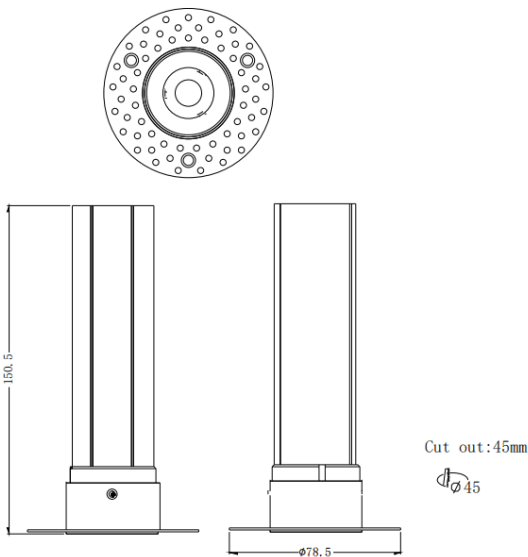

MINI F-T

Lavov downlight from the family MINI F-T with a power of 10W and a beam angle of 15°. Finished in Black colour. Fix trimless version. With a total lumen output of 840lm and a luminous efficacy of 84lm/W. Made in Die Cast Aluminum. Driver ON/OFF. CCT 2700K.

Dimensions

Product dimensions (mm) **ø78.5*H150.5mm**

Scheme

Item code	86.D103.5211.02
Product type	Indoor
Category	Downlights
Family	MINI
Subfamily	MINI F-T
Pictograms	

Product	
Real power (W)	10
Real luminous flux (Lm)	840
Luminous efficiency (Lm/W)	84
Beam angle (º)	15
Life time (h)	50000 h L80B10
IP	20
Electrical class insulation	Clas II
Colour	Black
Control gear included	Yes
Control gear	ON/OFF
Flicker Free	Yes
Light source	LED
Type of LED	COB
Colour temperature (K)	2700
Colour consistency (SDCM)	SDCM<3
CRI	90