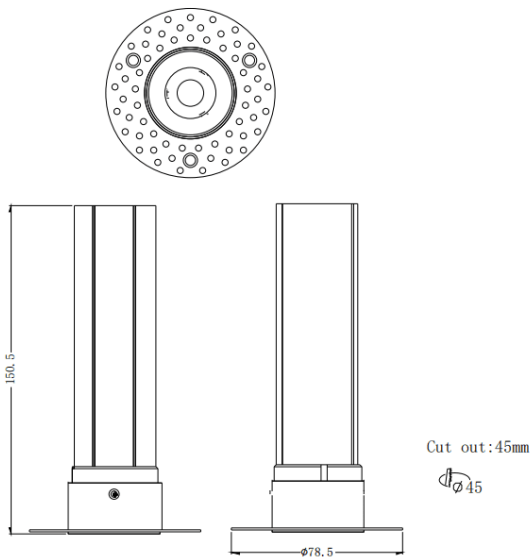

Scheme

Photometry

Product	
Real power (W)	10
Real luminous flux (Lm)	840
Luminous efficiency (Lm/W)	84
Beam angle (°)	24
Life time (h)	50000 h L80B10
IP	20
Electrical class insulation	Clas II
Colour	White
Control gear included	Yes
Control gear	ON/OFF
Flicker Free	Yes
Light source	LED
Type of LED	COB
Colour temperature (K)	2700
Colour consistency (SDCM)	SDCM3
CRI	90