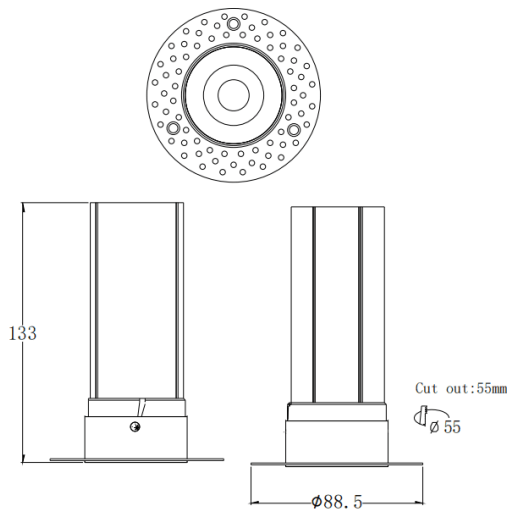

MINI F-T

Lavov downlight from the family MINI F-T with a power of 15W and a beam angle of 36°. Finished in Black colour. Fix trimless version. With a total lumen output of 1427.4lm and a luminous efficacy of 95.16lm/W. Made in Die Cast Aluminum. Driver ON/OFF. CCT 2700K.

Item code	86.D103.7231.02
Product type	Indoor
Category	Downlights
Family	MINI
Subfamily	MINI F-T
Pictograms	

Dimensions

Product dimensions (mm) **ø88.5*H133mm**

Scheme

Product	
Real power (W)	15
Real luminous flux (Lm)	1427.4
Luminous efficiency (Lm/W)	95.16
Beam angle (°)	36
Life time (h)	50000 h L80B10
IP	20
Electrical class insulation	Clas II
Colour	Black
Control gear included	Yes
Control gear	ON/OFF
Flicker Free	Yes
Light source	LED
Type of LED	COB
Colour temperature (K)	2700
Colour consistency (SDCM)	SDCM3
CRI	90