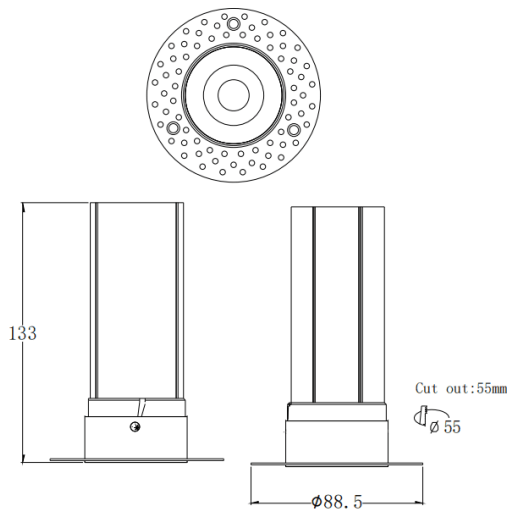

MINI F-T

Lavov downlight from the family MINI F-T with a power of 15W and a beam angle of 36°. Finished in Black colour. Fix trimless version. With a total lumen output of 1427.4lm and a luminous efficacy of 95.16lm/W. Made in Die Cast Aluminum. Driver ON/OFF. CCT 2700K.

Dimensions

Product dimensions (mm) **ø88.5*H133mm**

Scheme

Item code	86.D103.7231.02
Product type	Indoor
Category	Downlights
Family	MINI
Subfamily	MINI F-T
Pictograms	

Product	
Real power (W)	15
Real luminous flux (Lm)	1427.4
Luminous efficiency (Lm/W)	95.16
Beam angle (°)	36
Life time (h)	50000 h L80B10
IP	20
Electrical class insulation	Clas II
Colour	Black
Control gear included	Yes
Control gear	ON/OFF
Flicker Free	Yes
Light source	LED
Type of LED	COB
Colour temperature (K)	2700
Colour consistency (SDCM)	SDCM<3
CRI	90